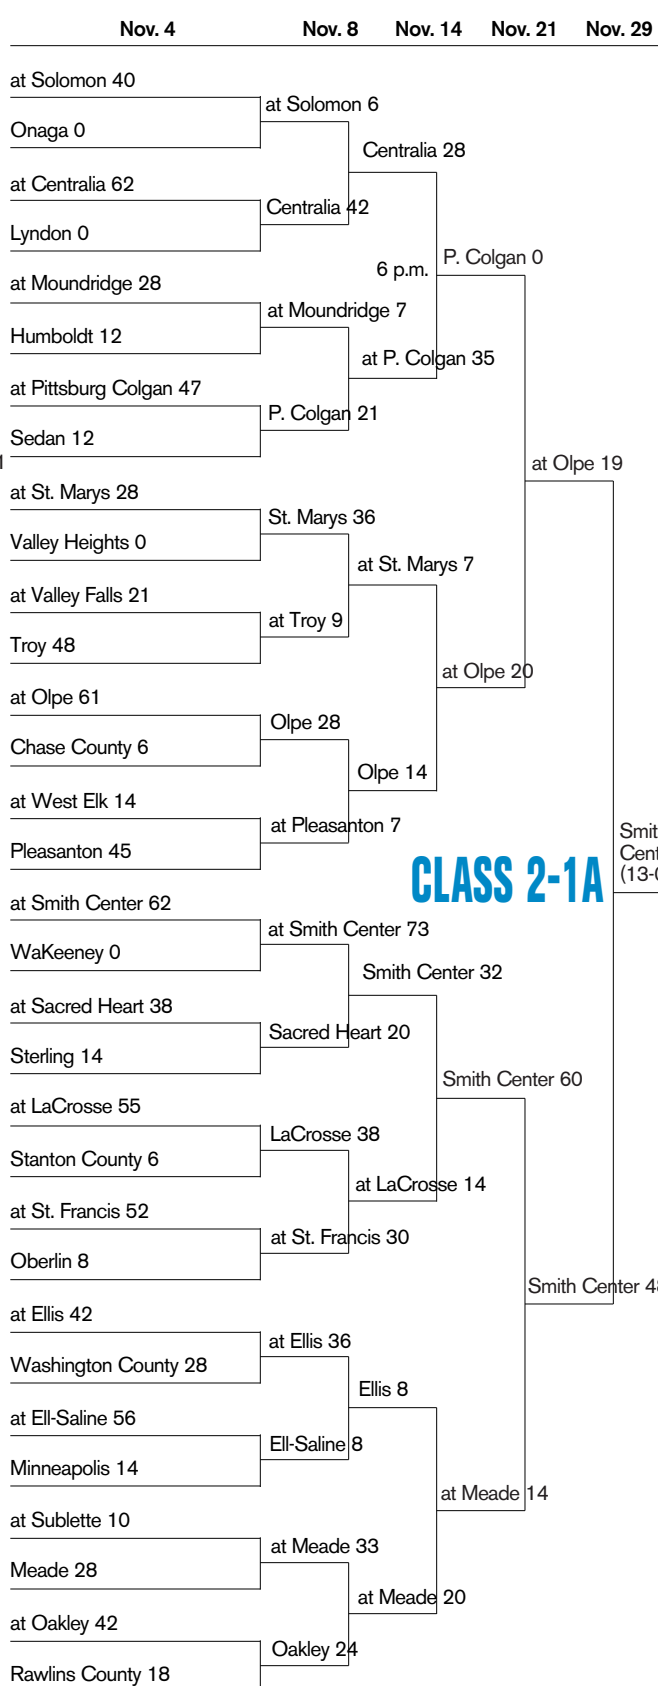

2008 HIGH SCHOOL FOOTBALL PLAYOFFS

CLASS 6A

CLASS 3A

8-MAN I

CLASS 5A

8-MAN II

CLASS 4A

CLASS 2-1A

SUBSEQUENT ROUNDS

Hosts for games in all subsequent rounds (until the championship) aren't decided by records or seeding, but by which team has hosted fewer postseason games this season. So if Team A won at home in the first round and Team C won on the road, Team C would host Team A in a second-round game.

If the teams have hosted the same number of games, geography decides the host:

- 6A:** Farther east school in quarterfinal, west in semifinal
- 5A:** Farther west school in quarterfinal, east in semifinal
- 4A:** Farther west school in second round and semifinal, east in quarterfinal
- 3A:** Farther east school in second round and semifinal, west in quarterfinal
- 2-1A:** Farther west school in second round and semifinal, east in quarterfinal
- 8-Man I:** Farther east school in quarterfinal, west in semifinal
- 8-Man II:** Farther west school in quarterfinal, east in semifinal

CHAMPIONSHIP SITES

- 6A:** Yager Stadium, Topeka, Nov. 29
- 5A:** Welch Stadium, Emporia, Nov. 29
- 4A:** District Stadium, Salina, Nov. 29
- 3A:** Gowan Stadium, Hutchinson, Nov. 29
- 2-1A:** Lewis Field, Hays, Nov. 29
- 8-Man I:** Fischer Field, Newton, Nov. 22
- 8-Man II:** Fischer Field, Newton, Nov. 22