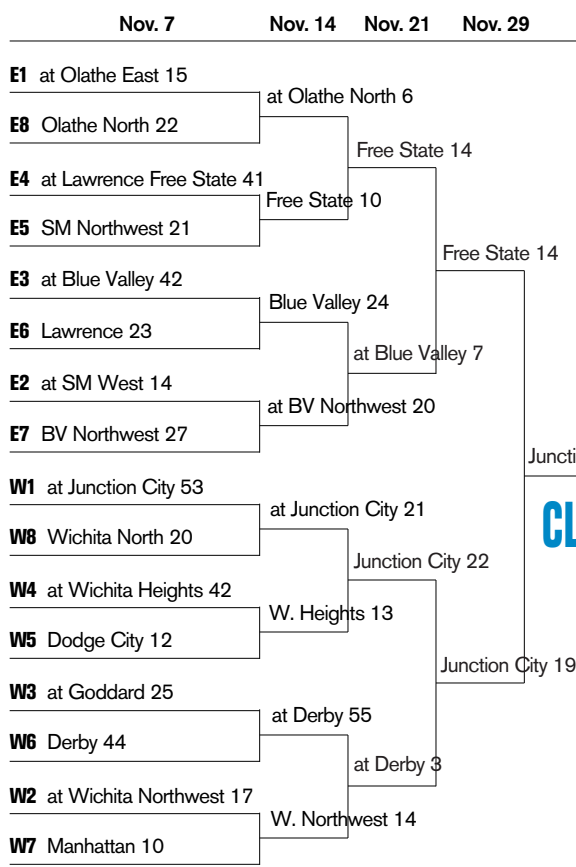

2008 HIGH SCHOOL FOOTBALL PLAYOFFS

CLASS 6A

CLASS 3A

8-MAN I

CLASS 5A

8-MAN II

CLASS 4A

CLASS 2-1A

SUBSEQUENT ROUNDS

Hosts for games in all subsequent rounds (until the championship) aren't decided by records or seeding, but by which team has hosted fewer postseason games this season. So if Team A won at home in the first round and Team C won on the road, Team C would host Team A in a second-round game.

If the teams have hosted the same number of games, geography decides the host:

- 6A:** Farther east school in quarterfinal, west in semifinal
- 5A:** Farther west school in quarterfinal, east in semifinal
- 4A:** Farther west school in second round and semifinal, east in quarterfinal
- 3A:** Farther east school in second round and semifinal, west in quarterfinal
- 2-1A:** Farther west school in second round and semifinal, east in quarterfinal
- 8-Man I:** Farther east school in quarterfinal, west in semifinal
- 8-Man II:** Farther west school in quarterfinal, east in semifinal

CHAMPIONSHIP SITES

- 6A:** Yager Stadium, Topeka, Nov. 29
- 5A:** Welch Stadium, Emporia, Nov. 29
- 4A:** District Stadium, Salina, Nov. 29
- 3A:** Gowan Stadium, Hutchinson, Nov. 29
- 2-1A:** Lewis Field, Hays, Nov. 29
- 8-Man I:** Fischer Field, Newton, Nov. 22
- 8-Man II:** Fischer Field, Newton, Nov. 22