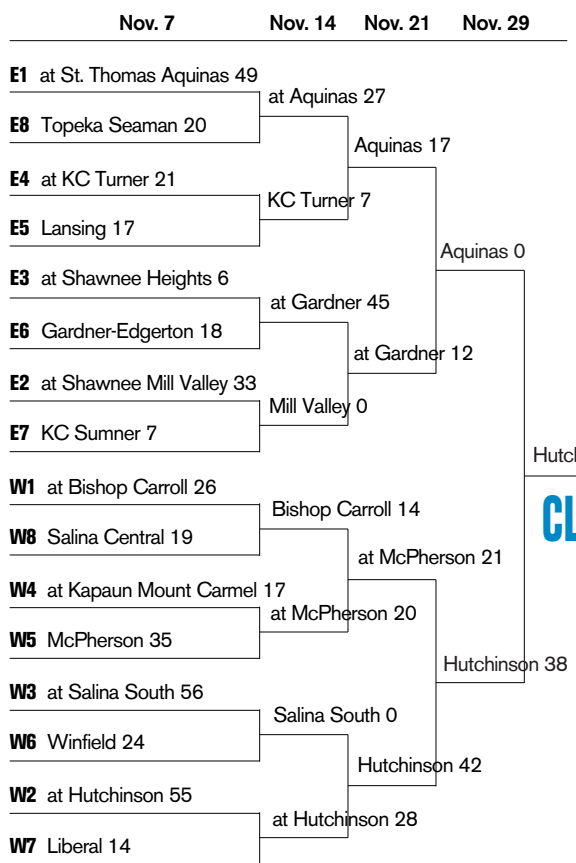

2008 HIGH SCHOOL FOOTBALL PLAYOFFS

CLASS 6A

CLASS 3A

8-MAN I

CLASS 5A

8-MAN II

CLASS 4A

CLASS 2-1A

SUBSEQUENT ROUNDS

Hosts for games in all subsequent rounds (until the championship) aren't decided by records or seeding, but by which team has hosted fewer postseason games this season. So if Team A won at home in the first round and Team C won on the road, Team C would host Team A in a second-round game.

If the teams have hosted the same number of games, geography decides the host:

- 6A:** Farther east school in quarterfinal, west in semifinal
- 5A:** Farther west school in quarterfinal, east in semifinal
- 4A:** Farther west school in second round and semifinal, east in quarterfinal
- 3A:** Farther east school in second round and semifinal, west in quarterfinal
- 2-1A:** Farther west school in second round and semifinal, east in quarterfinal
- 8-Man I:** Farther east school in quarterfinal, west in semifinal
- 8-Man II:** Farther west school in quarterfinal, east in semifinal

CHAMPIONSHIP SITES

- 6A:** Yager Stadium, Topeka, Nov. 29
- 5A:** Welch Stadium, Emporia, Nov. 29
- 4A:** District Stadium, Salina, Nov. 29
- 3A:** Gowan Stadium, Hutchinson, Nov. 29
- 2-1A:** Lewis Field, Hays, Nov. 29
- 8-Man I:** Fischer Field, Newton, Nov. 22
- 8-Man II:** Fischer Field, Newton, Nov. 22