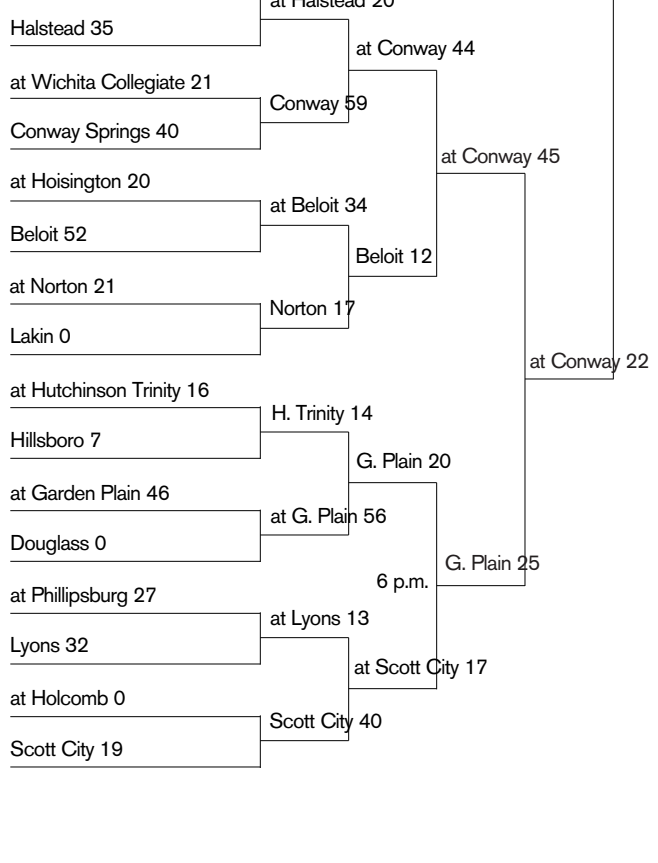

2008 HIGH SCHOOL FOOTBALL PLAYOFFS

CLASS 6A

CLASS 3A

8-MAN I

CLASS 5A

8-MAN II

CLASS 4A

CLASS 2-1A

SUBSEQUENT ROUNDS

Hosts for games in all subsequent rounds (until the championship) aren't decided by records or seeding, but by which team has hosted fewer postseason games this season. So if Team A won at home in the first round and Team C won on the road, Team C would host Team A in a second-round game.

If the teams have hosted the same number of games, geography decides the host:

- 6A:** Farther east school in quarterfinal, west in semifinal
- 5A:** Farther west school in quarterfinal, east in semifinal
- 4A:** Farther west school in second round and semifinal, east in quarterfinal
- 3A:** Farther east school in second round and semifinal, west in quarterfinal
- 2-1A:** Farther west school in second round and semifinal, east in quarterfinal
- 8-Man I:** Farther east school in quarterfinal, west in semifinal
- 8-Man II:** Farther west school in quarterfinal, east in semifinal