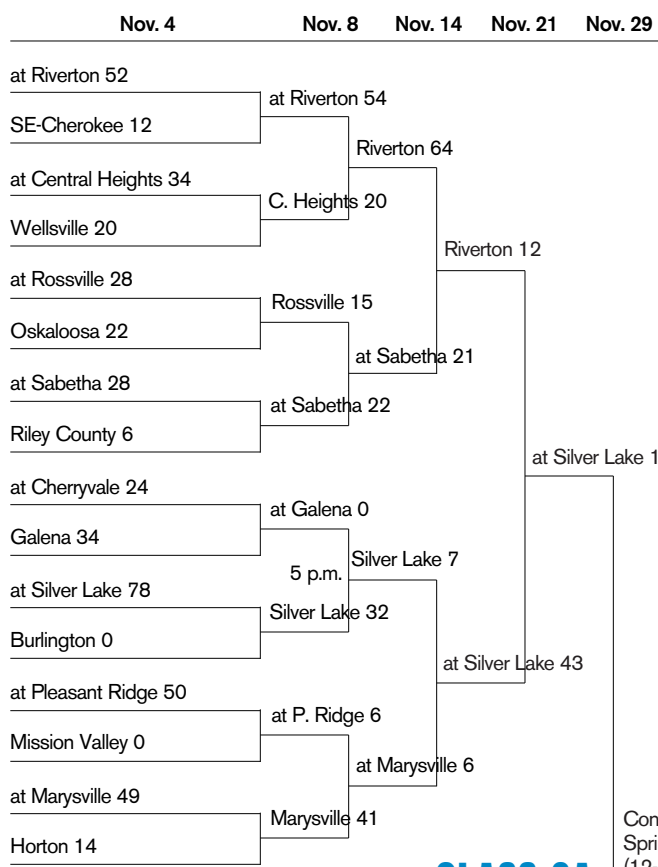

2008 HIGH SCHOOL FOOTBALL PLAYOFFS

CLASS 6A

CLASS 3A

8-MAN I

CLASS 5A

8-MAN II

CLASS 4A

CLASS 2-1A

SUBSEQUENT ROUNDS

Hosts for games in all subsequent rounds (until the championship) aren't decided by records or seeding, but by which team has hosted fewer postseason games this season. So if Team A won at home in the first round and Team C won on the road, Team C would host Team A in a second-round game.

If the teams have hosted the same number of games, geography decides the host:

- 6A:** Farther east school in quarterfinal, west in semifinal
- 5A:** Farther west school in quarterfinal, east in semifinal
- 4A:** Farther west school in second round and semifinal, east in quarterfinal
- 3A:** Farther east school in second round and semifinal, west in quarterfinal
- 2-1A:** Farther west school in second round and semifinal, east in quarterfinal
- 8-Man I:** Farther east school in quarterfinal, west in semifinal
- 8-Man II:** Farther west school in quarterfinal, east in semifinal

CHAMPIONSHIP SITES

- 6A:** Yager Stadium, Topeka, Nov. 29
- 5A:** Welch Stadium, Emporia, Nov. 29
- 4A:** District Stadium, Salina, Nov. 29
- 3A:** Gowan Stadium, Hutchinson, Nov. 29
- 2-1A:** Lewis Field, Hays, Nov. 29
- 8-Man I:** Fischer Field, Newton, Nov. 22
- 8-Man II:** Fischer Field, Newton, Nov. 22