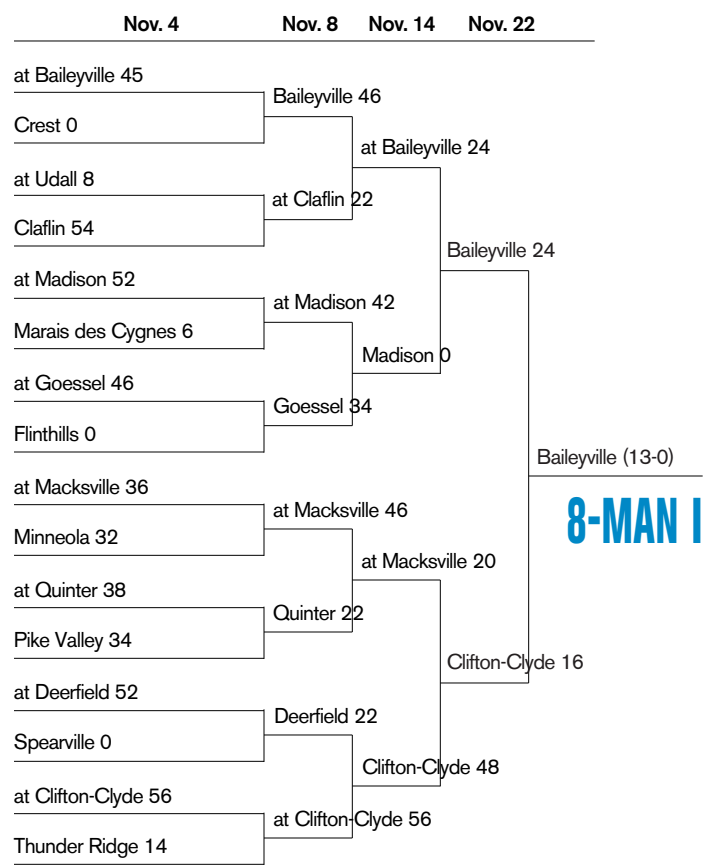

2008 HIGH SCHOOL FOOTBALL PLAYOFFS

CLASS 6A

CLASS 3A

8-MAN I

CLASS 5A

8-MAN II

CLASS 4A

CLASS 2-1A

SUBSEQUENT ROUNDS

Hosts for games in all subsequent rounds (until the championship) aren't decided by records or seeding, but by which team has hosted fewer postseason games this season. So if Team A won at home in the first round and Team C won on the road, Team C would host Team A in a second-round game.