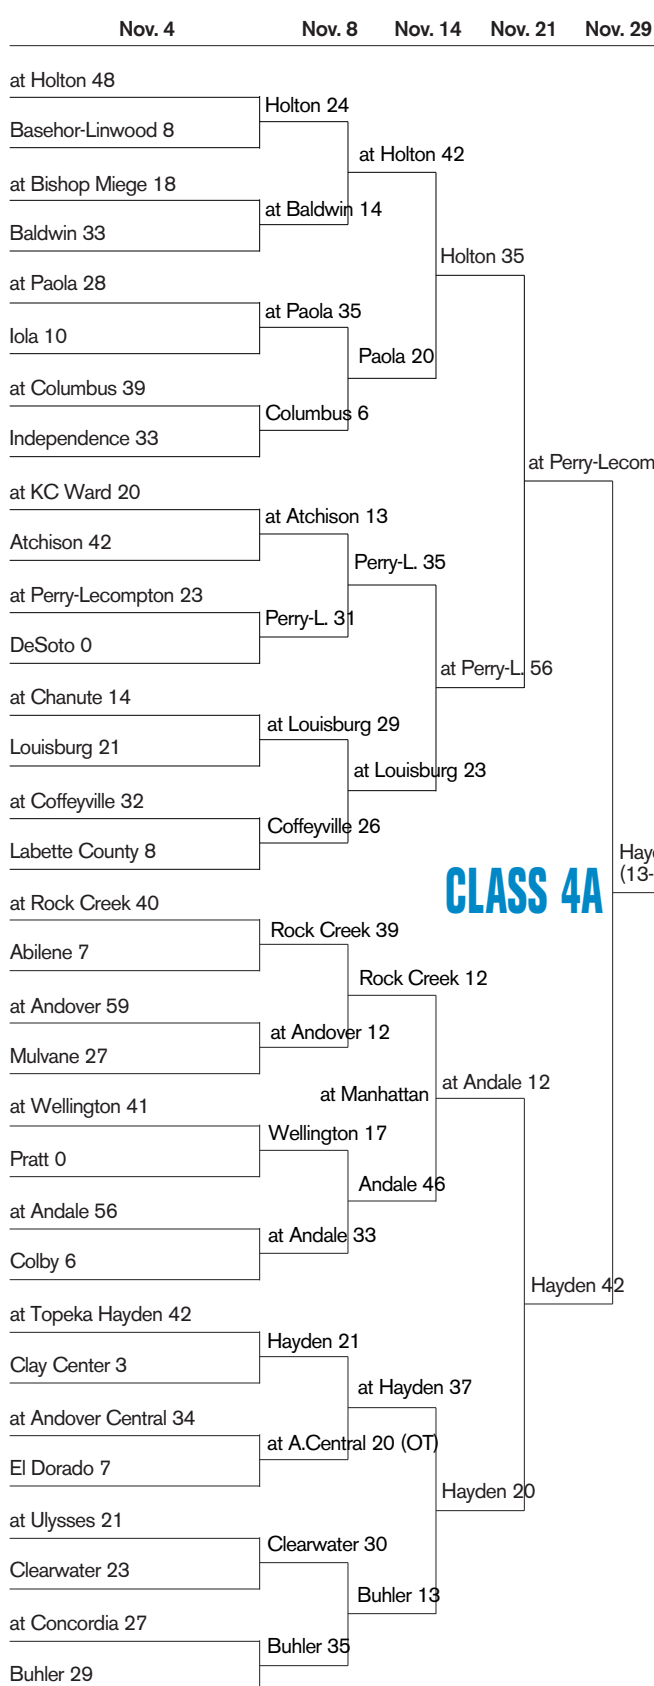

2008 HIGH SCHOOL FOOTBALL PLAYOFFS

CLASS 6A

CLASS 3A

8-MAN I

CLASS 5A

8-MAN II

CLASS 4A

CLASS 2-1A

SUBSEQUENT ROUNDS

Hosts for games in all subsequent rounds (until the championship) aren't decided by records or seeding, but by which team has hosted fewer postseason games this season. So if Team A won at home in the first round and Team C won on the road, Team C would host Team A in a second-round game.

If the teams have hosted the same number of games, geography decides the host:

- 6A:** Farther east school in quarterfinal, west in semifinal
- 5A:** Farther west school in quarterfinal, east in semifinal
- 4A:** Farther west school in second round and semifinal, east in quarterfinal
- 3A:** Farther east school in second round and semifinal, west in quarterfinal
- 2-1A:** Farther west school in second round and semifinal, east in quarterfinal
- 8-Man I:** Farther east school in quarterfinal, west in semifinal
- 8-Man II:** Farther west school in quarterfinal, east in semifinal

CHAMPIONSHIP SITES

- 6A:** Yager Stadium, Topeka, Nov. 29
- 5A:** Welch Stadium, Emporia, Nov. 29
- 4A:** District Stadium, Salina, Nov. 29
- 3A:** Gowan Stadium, Hutchinson, Nov. 29
- 2-1A:** Lewis Field, Hays, Nov. 29
- 8-Man I:** Fischer Field, Newton, Nov. 22
- 8-Man II:** Fischer Field, Newton, Nov. 22