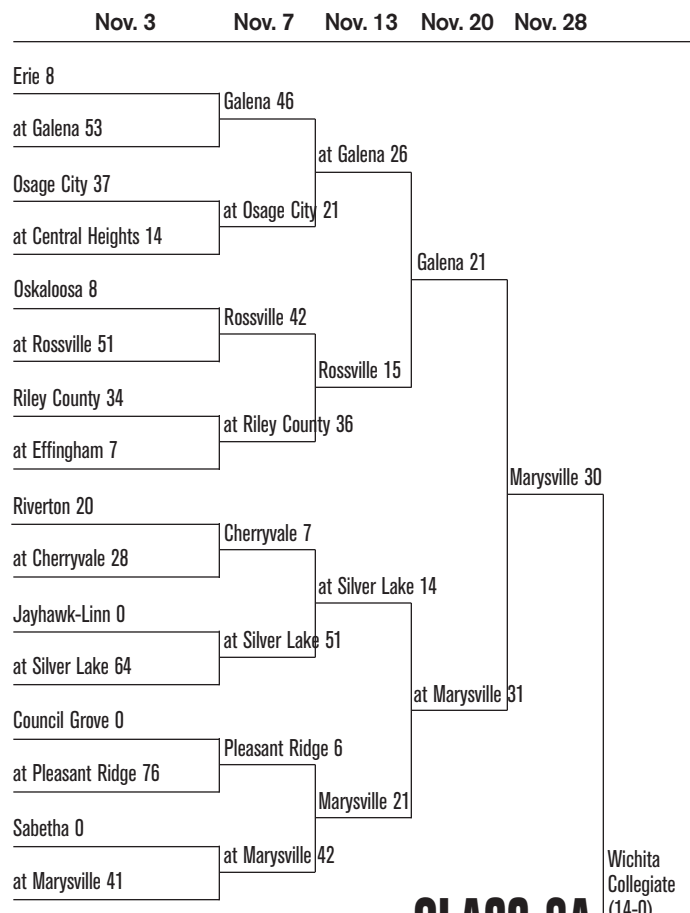

# HIGH SCHOOL FOOTBALL PLAYOFFS

## GAME TIMES

All non-championship games will be played at 7 p.m. unless noted.

## SUBSEQUENT ROUNDS

Hosts for games in all subsequent rounds (until the championship aren't decided by records or seeding, but by which team has hosted the fewer of pre-season games this season. So if Team A won at home in the first round and Team C won on the road, Team C would host a second-round game between the two.

If the teams have hosted the same number of games, geography decides the host:

**6A:** Highest seed, then farther west school in quarterfinal, east in semifinal

**5A:** Highest seed, then farther east school in quarterfinal, west in semifinal