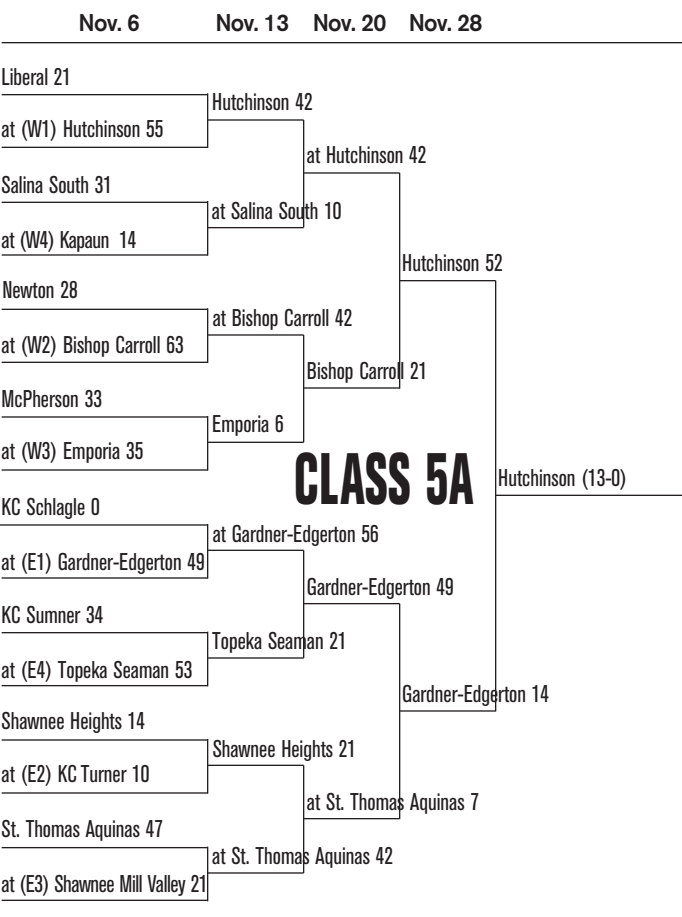

HIGH SCHOOL FOOTBALL PLAYOFFS

GAME TIMES

All non-championship games will be played at 7 p.m. unless noted.

SUBSEQUENT ROUNDS

Hosts for games in all subsequent rounds (until the championship aren't decided by records or seeding, but by which team has hosted the fewer of pre-season games this season. So if Team A won at home in the first round and Team C won on the road, Team C would host a second-round game between the two.

If the teams have hosted the same number of games, geography decides the host:

6A: Highest seed, then farther west school in quarterfinal, east in semifinal
5A: Highest seed, then farther east school in quarterfinal, west in semifinal
4A: Farther east in second round and semifinal, west in quarterfinal
3A: Farther west in second round and semifinal, east in quarterfinal
2-1A: Farther east in second round and semifinal, west in quarterfinal
8-Man I: Farther west school in quarterfinal, east in semifinal
8-Man II: Farther east school in quarterfinal, west in semifinal