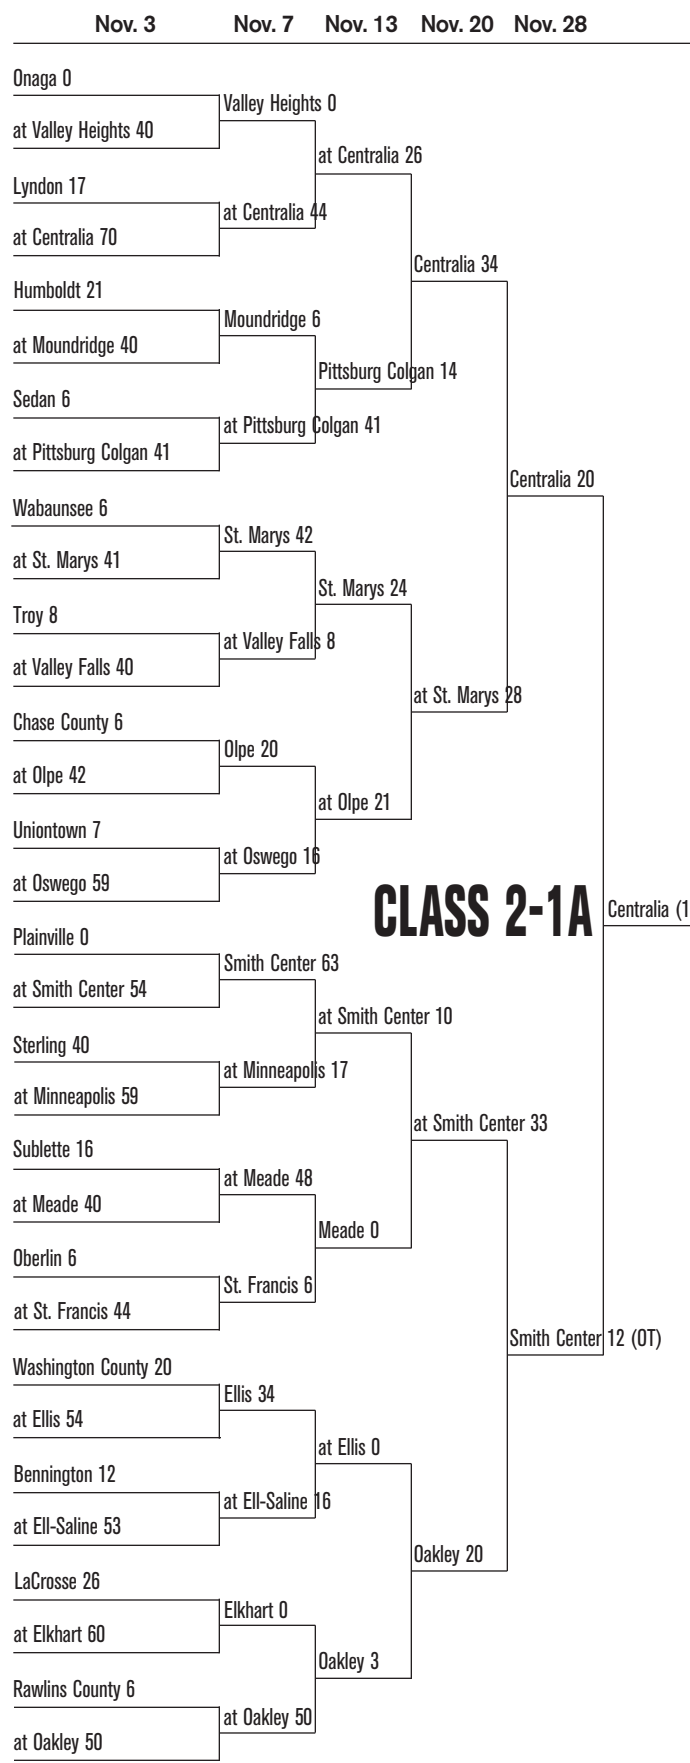

## GAME TIMES

All non-championship games will be played at 7 p.m. unless noted.

## SUBSEQUENT ROUNDS

Hosts for games in all subsequent rounds (until the championship aren't decided by records or seeding, but by which team has hosted the fewer of pre-season games this season. So if Team A won at home in the first round and Team C won on the road, Team C would host a second-round game between the two.

If the teams have hosted the same number of games, geography decides the host:

**6A:** Highest seed, then farther west school in quarterfinal, east in semifinal

**5A:** Highest seed, then farther east school in quarterfinal, west in semifinal

**4A:** Farther east in second round and semifinal, west in quarterfinal

**3A:** Farther west in second round and semifinal, east in quarterfinal

**2-1A:** Farther east in second round and semifinal, west in quarterfinal