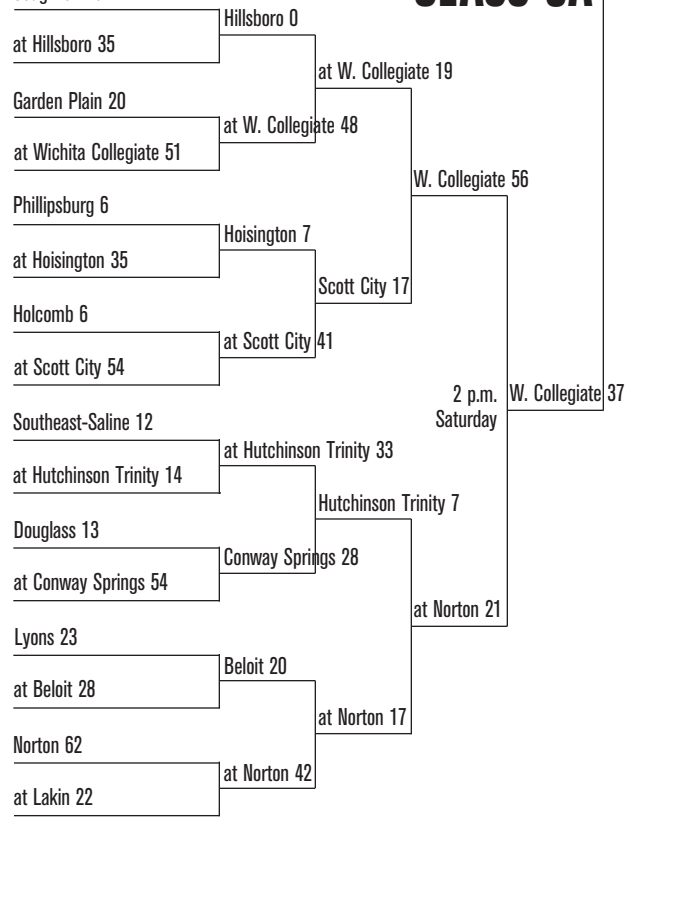

## GAME TIMES

All non-championship games will be played at 7 p.m. unless noted.

## SUBSEQUENT ROUNDS

Hosts for games in all subsequent rounds (until the championship aren't decided by records or seeding, but by which team has hosted the fewer of pre-season games this season. So if Team A won at home in the first round and Team C won on the road, Team C would host a second-round game between the two.

If the teams have hosted the same number of games, geography decides the host:

**6A:** Highest seed, then farther west school in quarterfinal, east in semifinal

**5A:** Highest seed, then farther east school in quarterfinal, west in semifinal

**4A:** Farther east in second round and semifinal, west in quarterfinal

**3A:** Farther west in second round and semifinal, east in quarterfinal

**2-1A:** Farther east in second round and semifinal, west in quarterfinal