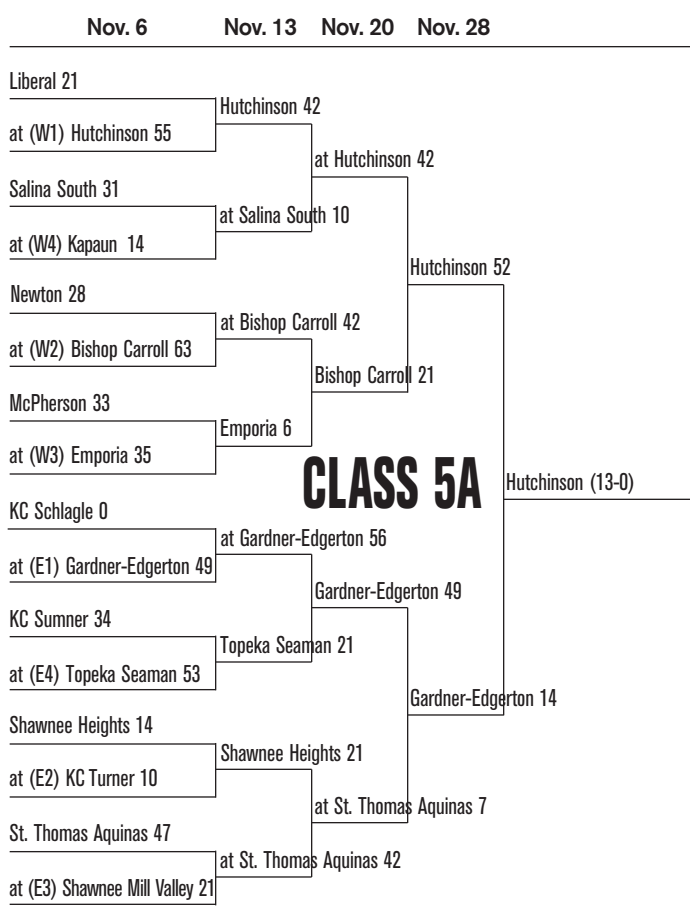

HIGH SCHOOL FOOTBALL PLAYOFFS

GAME TIMES

All non-championship games will be played at 7 p.m. unless noted.

SUBSEQUENT ROUNDS

Hosts for games in all subsequent rounds (until the championship aren't decided by records or seeding, but by which team has hosted the fewer of pre-season games this season. So if Team A won at home in the first round and Team C won on the road, Team C would host a second-round game between the two.

If the teams have hosted the same number of games, geography decides the host:

6A: Highest seed, then farther west school in quarterfinal, east in semifinal

5A: Highest seed, then farther east school in quarterfinal, west in semifinal

4A: Farther east in second round and semifinal, west in quarterfinal

3A: Farther west in second round and semifinal, east in quarterfinal

2-1A: Farther east in second round and semifinal, west in quarterfinal

8-Man I: Farther west school in quarterfinal, east in semifinal

8-Man II: Farther east school in quarterfinal, west in semifinal

CHAMPIONSHIP SITES

- **6A:** Yager Stadium, Topeka, 1 p.m., Nov. 28
- **5A:** Welch Stadium, Emporia, 1 p.m., Nov. 28
- **4A:** Salina District Stadium, 1 p.m., Nov. 28
- **3A:** Gowans Stadium, Hutchinson, 1 p.m., Nov. 28
- **2-1A:** Lewis Field, Hays, 1 p.m., Nov. 28
- **8-Man I:** Fischer Field, Newton, 11 a.m., Nov. 21
- **8-Man II:** Fischer Field, Newton, 2:45 p.m., Nov. 21

THE EAGLE'S FINAL STATE RANKINGS