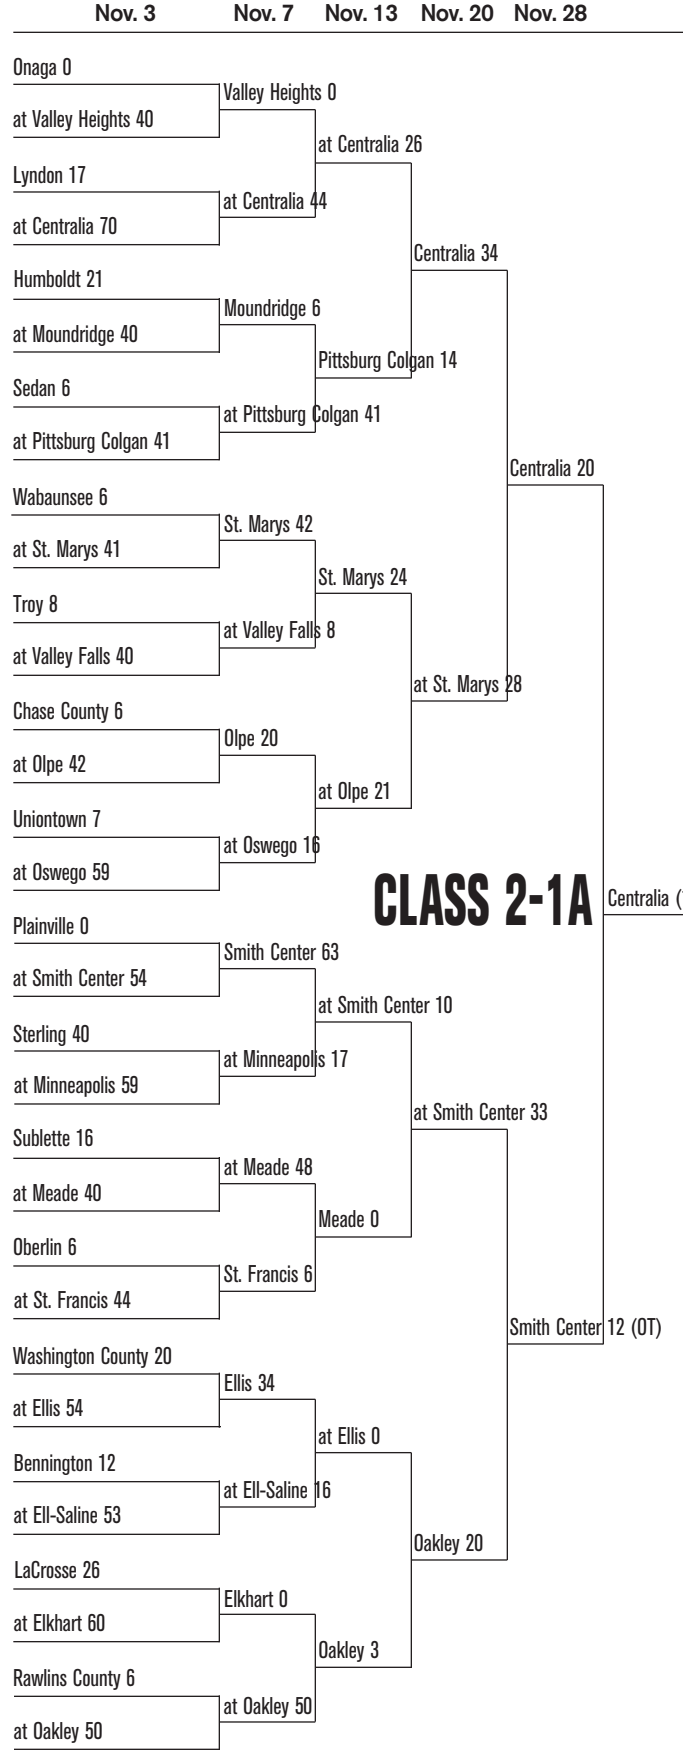

HIGH SCHOOL FOOTBALL PLAYOFFS

GAME TIMES

All non-championship games will be played at 7 p.m. unless noted.

SUBSEQUENT ROUNDS

Hosts for games in all subsequent rounds (until the championship aren't decided by records or seeding, but by which team has hosted the fewer of pre-season games this season. So if Team A won at home in the first round and Team C won on the road, Team C would host a second-round game between the two.

If the teams have hosted the same number of games, geography decides the host:

6A: Highest seed, then farther west school in quarterfinal, east in semifinal
5A: Highest seed, then farther east school in quarterfinal, west in semifinal
4A: Farther east in second round and semifinal, west in quarterfinal
3A: Farther west in second round and semifinal, east in quarterfinal
2-1A: Farther east in second round and semifinal, west in quarterfinal
8-Man I: Farther west school in quarterfinal, east in semifinal
8-Man II: Farther east school in quarterfinal, west in semifinal

CHAMPIONSHIP SITES

6A: Yager Stadium, Topeka, 1 p.m., Nov. 28
5A: Welch Stadium, Emporia, 1 p.m., Nov. 28
4A: Salina District Stadium, 1 p.m., Nov. 28
3A: Gowans Stadium, Hutchinson, 1 p.m., Nov. 28
2-1A: Lewis Field, Hays, 1 p.m., Nov. 28
8-Man I: Fischer Field, Newton, 11 a.m., Nov. 21
8-Man II: Fischer Field, Newton, 2:45 p.m., Nov. 21