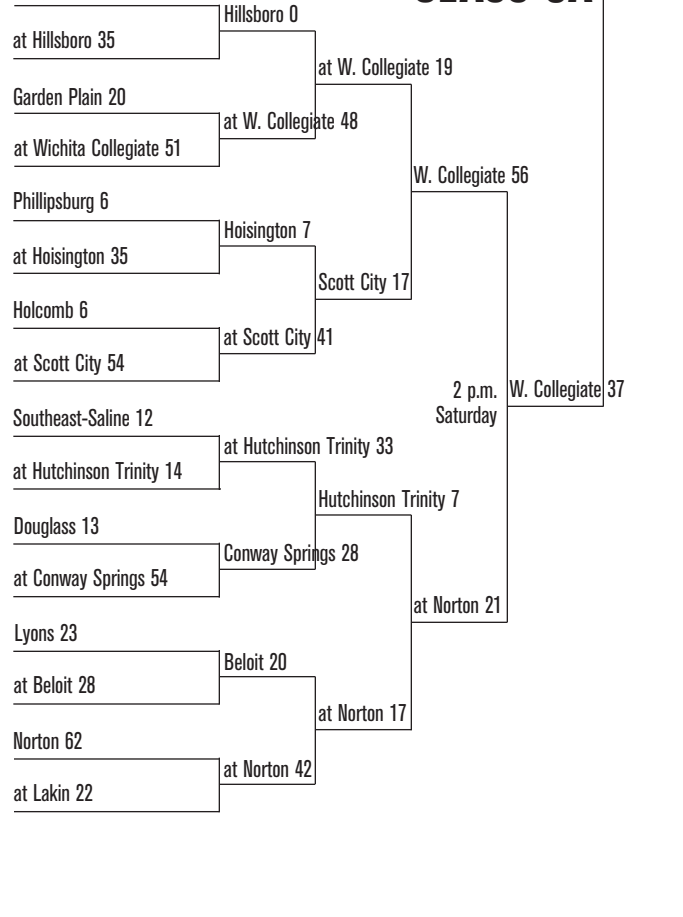

HIGH SCHOOL FOOTBALL PLAYOFFS

GAME TIMES

All non-championship games will be played at 7 p.m. unless noted.

SUBSEQUENT ROUNDS

Hosts for games in all subsequent rounds (until the championship aren't decided by records or seeding, but by which team has hosted the fewer of pre-season games this season. So if Team A won at home in the first round and Team C won on the road, Team C would host a second-round game between the two.

If the teams have hosted the same number of games, geography decides the host:

6A: Highest seed, then farther west school in quarterfinal, east in semifinal
5A: Highest seed, then farther east school in quarterfinal, west in semifinal
4A: Farther east in second round and semifinal, west in quarterfinal
3A: Farther west in second round and semifinal, east in quarterfinal
2-1A: Farther east in second round and semifinal, west in quarterfinal
8-Man I: Farther west school in quarterfinal, east in semifinal
8-Man II: Farther east school in quarterfinal, west in semifinal

CHAMPIONSHIP SITES

6A: Yager Stadium, Topeka, 1 p.m., Nov. 28
5A: Welch Stadium, Emporia, 1 p.m., Nov. 28
4A: Salina District Stadium, 1 p.m., Nov. 28
3A: Gowans Stadium, Hutchinson, 1 p.m., Nov. 28
2-1A: Lewis Field, Hays, 1 p.m., Nov. 28
8-Man I: Fischer Field, Newton, 11 a.m., Nov. 21
8-Man II: Fischer Field, Newton, 2:45 p.m., Nov. 21