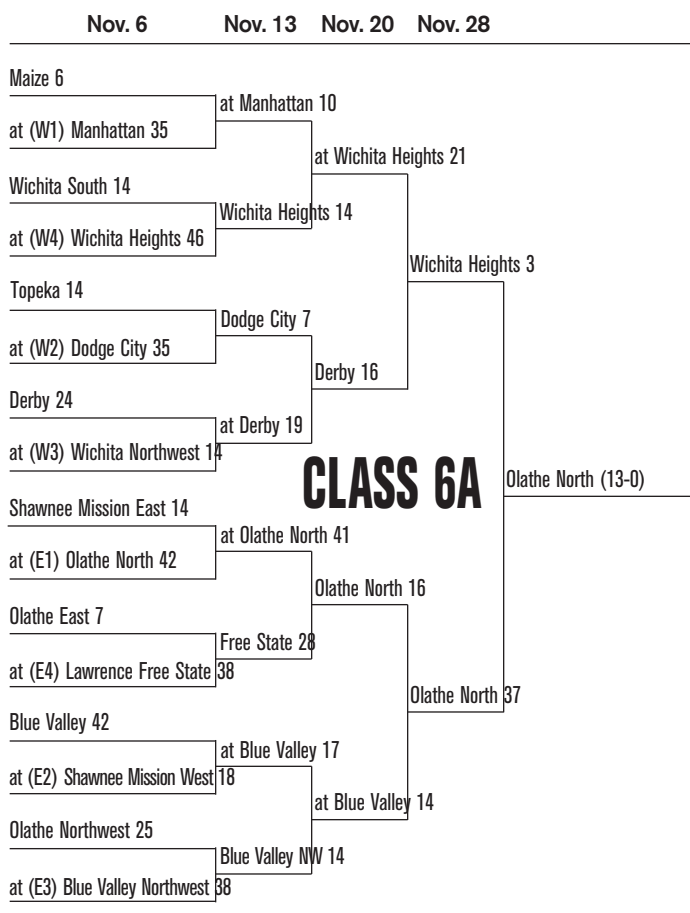

# HIGH SCHOOL FOOTBALL PLAYOFFS

## GAME TIMES

All non-championship games will be played at 7 p.m. unless noted.

## SUBSEQUENT ROUNDS

Hosts for games in all subsequent rounds (until the championship aren't decided by records or seeding, but by which team has hosted the fewer of pre-season games this season. So if Team A won at home in the first round and Team C won on the road, Team C would host a second-round game between the two.

If the teams have hosted the same number of games, geography decides the host:

**6A:** Highest seed, then farther west school in quarterfinal, east in semifinal

**5A:** Highest seed, then farther east school in quarterfinal, west in semifinal