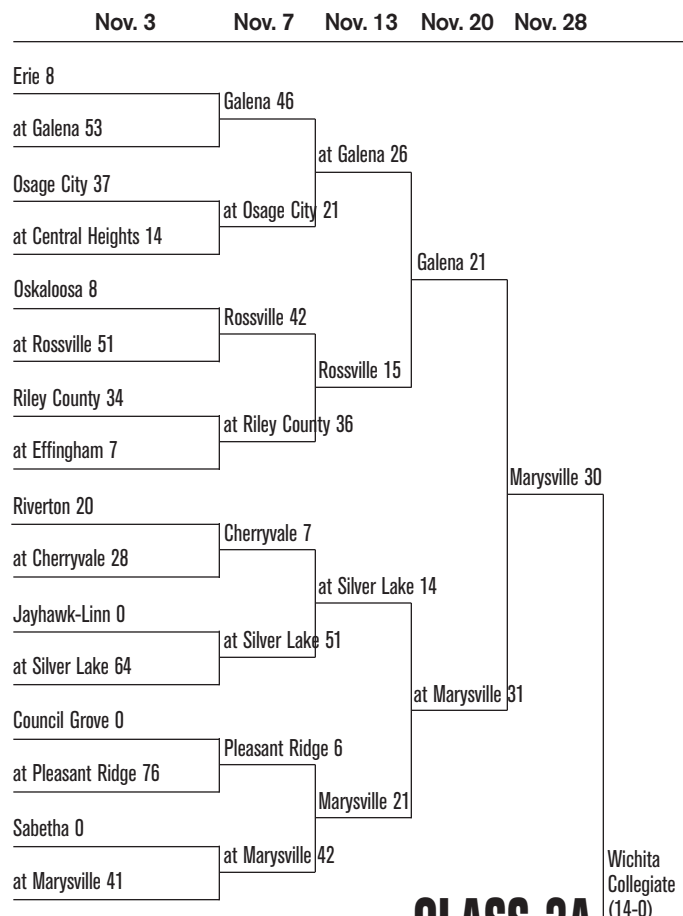

HIGH SCHOOL FOOTBALL PLAYOFFS

GAME TIMES

All non-championship games will be played at 7 p.m. unless noted.

SUBSEQUENT ROUNDS

Hosts for games in all subsequent rounds (until the championship aren't decided by records or seeding, but by which team has hosted the fewer of pre-season games this season. So if Team A won at home in the first round and Team C won on the road, Team C would host a second-round game between the two.

If the teams have hosted the same number of games, geography decides the host:

6A: Highest seed, then farther west school in quarterfinal, east in semifinal
5A: Highest seed, then farther east school in quarterfinal, west in semifinal
4A: Farther east in second round and semifinal, west in quarterfinal
3A: Farther west in second round and semifinal, east in quarterfinal
2-1A: Farther east in second round and semifinal, west in quarterfinal
8-Man I: Farther west school in quarterfinal, east in semifinal
8-Man II: Farther east school in quarterfinal, west in semifinal

CHAMPIONSHIP SITES

6A: Yager Stadium, Topeka, 1 p.m., Nov. 28
5A: Welch Stadium, Emporia, 1 p.m., Nov. 28
4A: Salina District Stadium, 1 p.m., Nov. 28
3A: Gowans Stadium, Hutchinson, 1 p.m., Nov. 28
2-1A: Lewis Field, Hays, 1 p.m., Nov. 28
8-Man I: Fischer Field, Newton, 11 a.m., Nov. 21
8-Man II: Fischer Field, Newton, 2:45 p.m., Nov. 21