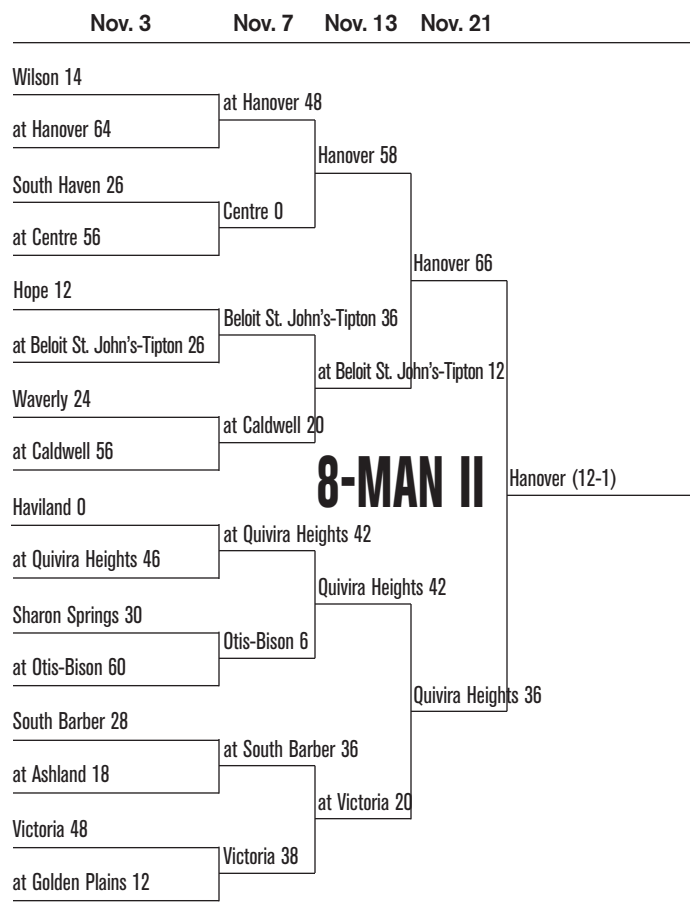

## GAME TIMES

All non-championship games will be played at 7 p.m. unless noted.

## SUBSEQUENT ROUNDS

Hosts for games in all subsequent rounds (until the championship aren't decided by records or seeding, but by which team has hosted the fewer of pre-season games this season. So if Team A won at home in the first round and Team C won on the road, Team C would host a second-round game between the two.