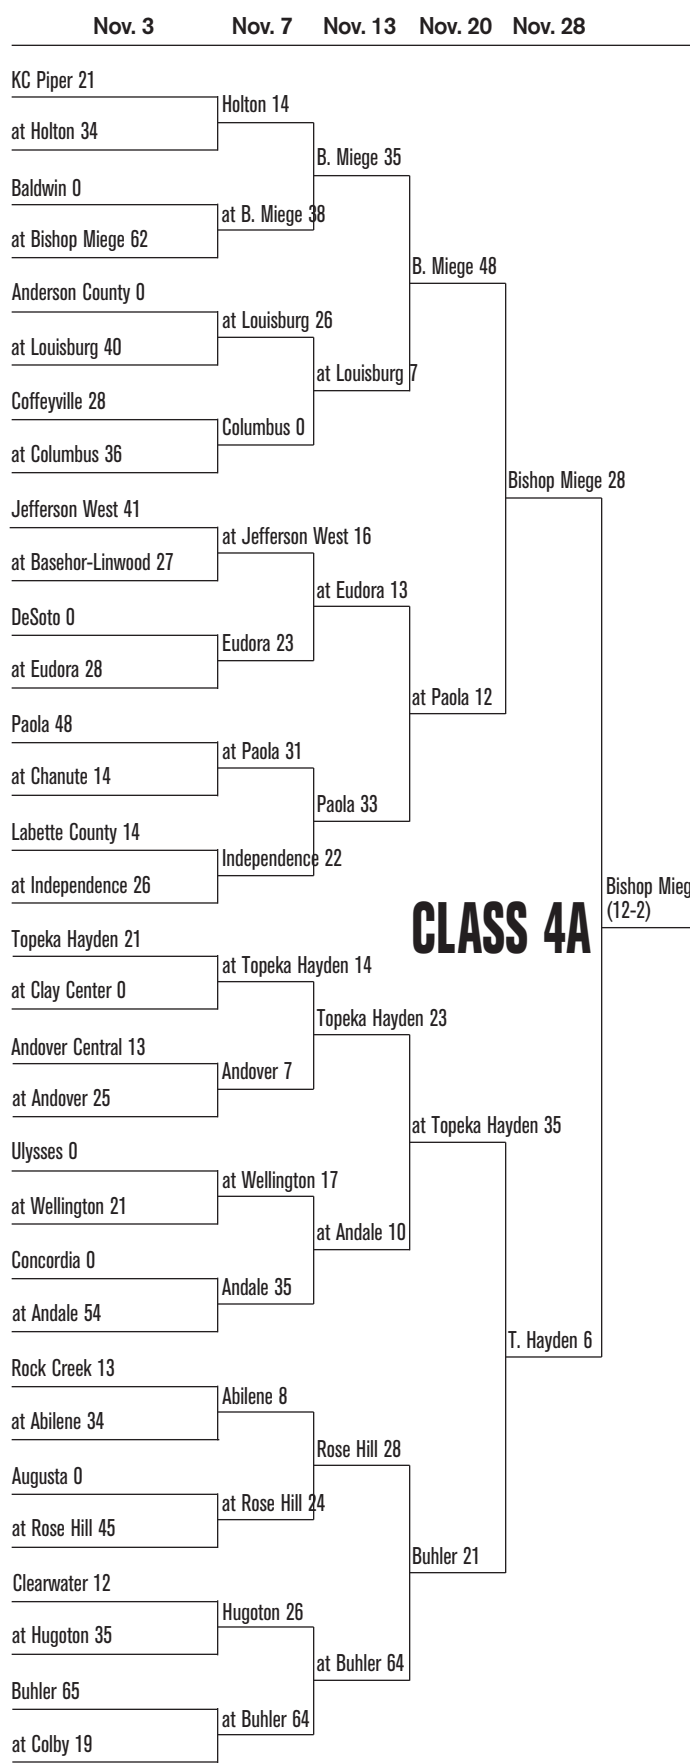

HIGH SCHOOL FOOTBALL PLAYOFFS

GAME TIMES

All non-championship games will be played at 7 p.m. unless noted.

SUBSEQUENT ROUNDS

Hosts for games in all subsequent rounds (until the championship aren't decided by records or seeding, but by which team has hosted the fewer of pre-season games this season. So if Team A won at home in the first round and Team C won on the road, Team C would host a second-round game between the two.

If the teams have hosted the same number of games, geography decides the host:

6A: Highest seed, then farther west school in quarterfinal, east in semifinal

5A: Highest seed, then farther east school in quarterfinal, west in semifinal

4A: Farther east in second round and semifinal, west in quarterfinal

3A: Farther west in second round and semifinal, east in quarterfinal

2-1A: Farther east in second round and semifinal, west in quarterfinal

8-Man I: Farther west school in quarterfinal, east in semifinal

8-Man II: Farther east school in quarterfinal, west in semifinal

CHAMPIONSHIP SITES

- **6A:** Yager Stadium, Topeka, 1 p.m., Nov. 28
- **5A:** Welch Stadium, Emporia, 1 p.m., Nov. 28
- **4A:** Salina District Stadium, 1 p.m., Nov. 28
- **3A:** Gowans Stadium, Hutchinson, 1 p.m., Nov. 28
- **2-1A:** Lewis Field, Hays, 1 p.m., Nov. 28
- **8-Man I:** Fischer Field, Newton, 11 a.m., Nov. 21
- **8-Man II:** Fischer Field, Newton, 2:45 p.m., Nov. 21

THE EAGLE'S FINAL STATE RANKINGS