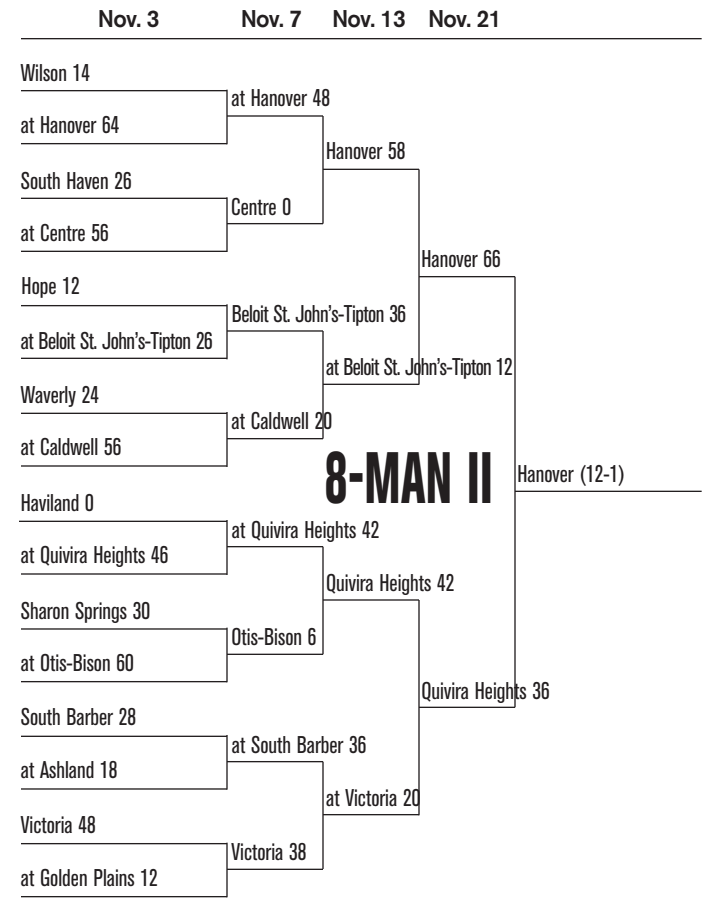

HIGH SCHOOL FOOTBALL PLAYOFFS

GAME TIMES

All non-championship games will be played at 7 p.m. unless noted.

SUBSEQUENT ROUNDS

Hosts for games in all subsequent rounds (until the championship aren't decided by records or seeding, but by which team has hosted the fewer of pre-season games this season. So if Team A won at home in the first round and Team C won on the road, Team C would host a second-round game between the two.

If the teams have hosted the same number of games, geography decides the host:

6A: Highest seed, then farther west school in quarterfinal, east in semifinal
5A: Highest seed, then farther east school in quarterfinal, west in semifinal
4A: Farther east in second round and semifinal, west in quarterfinal
3A: Farther west in second round and semifinal, east in quarterfinal
2-1A: Farther east in second round and semifinal, west in quarterfinal
8-Man I: Farther west school in quarterfinal, east in semifinal
8-Man II: Farther east school in quarterfinal, west in semifinal

CHAMPIONSHIP SITES

6A: Yager Stadium, Topeka, 1 p.m., Nov. 28
5A: Welch Stadium, Emporia, 1 p.m., Nov. 28
4A: Salina District Stadium, 1 p.m., Nov. 28
3A: Gowans Stadium, Hutchinson, 1 p.m., Nov. 28
2-1A: Lewis Field, Hays, 1 p.m., Nov. 28
8-Man I: Fischer Field, Newton, 11 a.m., Nov. 21
8-Man II: Fischer Field, Newton, 2:45 p.m., Nov. 21