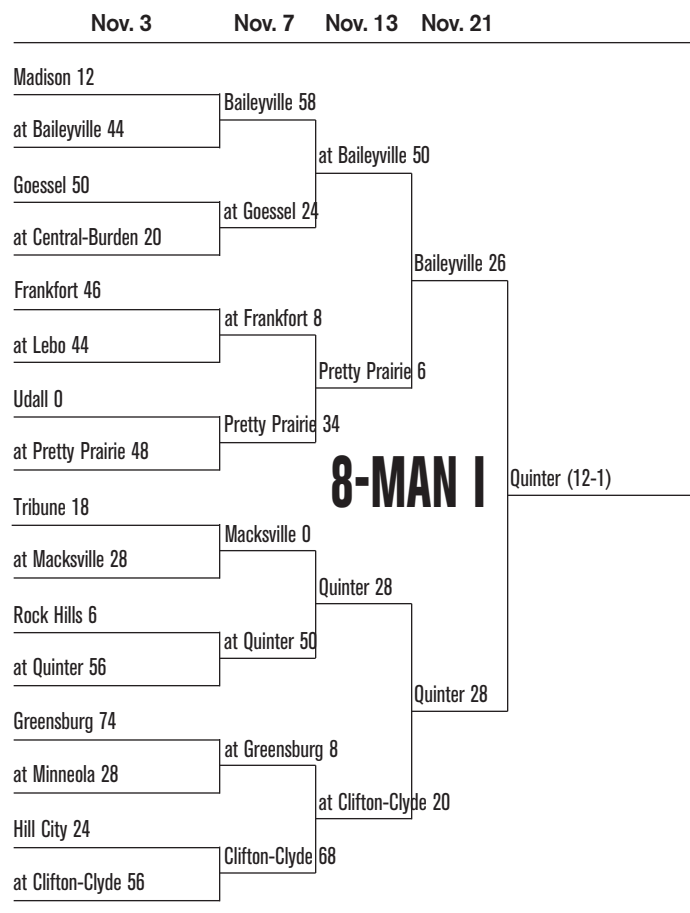

## GAME TIMES

All non-championship games will be played at 7 p.m. unless noted.

## SUBSEQUENT ROUNDS

Hosts for games in all subsequent rounds (until the championship aren't decided by records or seeding, but by which team has hosted the fewer of pre-season games this season. So if Team A won at home in the first round and Team C won on the road, Team C would host a second-round game between the two.

**4A:** Farther east in second round and semifinal, west in quarterfinal

**3A:** Farther west in second round and semifinal, east in quarterfinal

**2-1A:** Farther east in second round and semifinal, west in quarterfinal