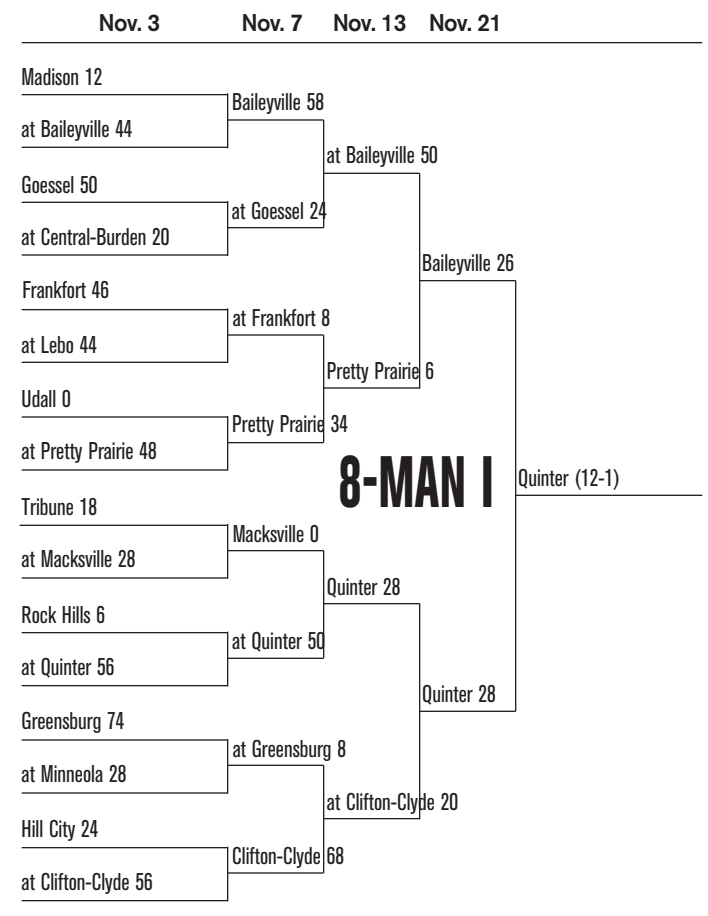

HIGH SCHOOL FOOTBALL PLAYOFFS

GAME TIMES

All non-championship games will be played at 7 p.m. unless noted.

SUBSEQUENT ROUNDS

Hosts for games in all subsequent rounds (until the championship aren't decided by records or seeding, but by which team has hosted the fewer of pre-season games this season. So if Team A won at home in the first round and Team C won on the road, Team C would host a second-round game between the two.

If the teams have hosted the same number of games, geography decides the host:

6A: Highest seed, then farther west school in quarterfinal, east in semifinal
5A: Highest seed, then farther east school in quarterfinal, west in semifinal
4A: Farther east in second round and semifinal, west in quarterfinal
3A: Farther west in second round and semifinal, east in quarterfinal
2-1A: Farther east in second round and semifinal, west in quarterfinal
8-Man I: Farther west school in quarterfinal, east in semifinal
8-Man II: Farther east school in quarterfinal, west in semifinal

CHAMPIONSHIP SITES

6A: Yager Stadium, Topeka, 1 p.m., Nov. 28
5A: Welch Stadium, Emporia, 1 p.m., Nov. 28
4A: Salina District Stadium, 1 p.m., Nov. 28
3A: Gowans Stadium, Hutchinson, 1 p.m., Nov. 28
2-1A: Lewis Field, Hays, 1 p.m., Nov. 28
8-Man I: Fischer Field, Newton, 11 a.m., Nov. 21
8-Man II: Fischer Field, Newton, 2:45 p.m., Nov. 21