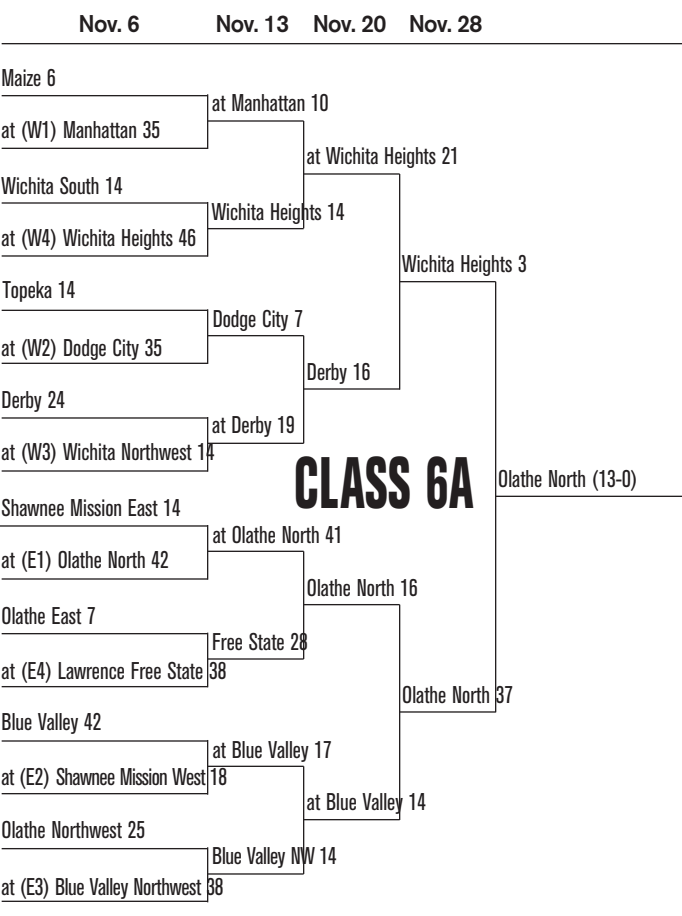

HIGH SCHOOL FOOTBALL PLAYOFFS

GAME TIMES

All non-championship games will be played at 7 p.m. unless noted.

SUBSEQUENT ROUNDS

Hosts for games in all subsequent rounds (until the championship aren't decided by records or seeding, but by which team has hosted the fewer of pre-season games this season. So if Team A won at home in the first round and Team C won on the road, Team C would host a second-round game between the two.

If the teams have hosted the same number of games, geography decides the host:

6A: Highest seed, then farther west school in quarterfinal, east in semifinal
5A: Highest seed, then farther east school in quarterfinal, west in semifinal
4A: Farther east in second round and semifinal, west in quarterfinal
3A: Farther west in second round and semifinal, east in quarterfinal
2-1A: Farther east in second round and semifinal, west in quarterfinal
8-Man I: Farther west school in quarterfinal, east in semifinal
8-Man II: Farther east school in quarterfinal, west in semifinal

CHAMPIONSHIP SITES

6A: Yager Stadium, Topeka, 1 p.m., Nov. 28
5A: Welch Stadium, Emporia, 1 p.m., Nov. 28
4A: Salina District Stadium, 1 p.m., Nov. 28
3A: Gowans Stadium, Hutchinson, 1 p.m., Nov. 28
2-1A: Lewis Field, Hays, 1 p.m., Nov. 28
8-Man I: Fischer Field, Newton, 11 a.m., Nov. 21
8-Man II: Fischer Field, Newton, 2:45 p.m., Nov. 21