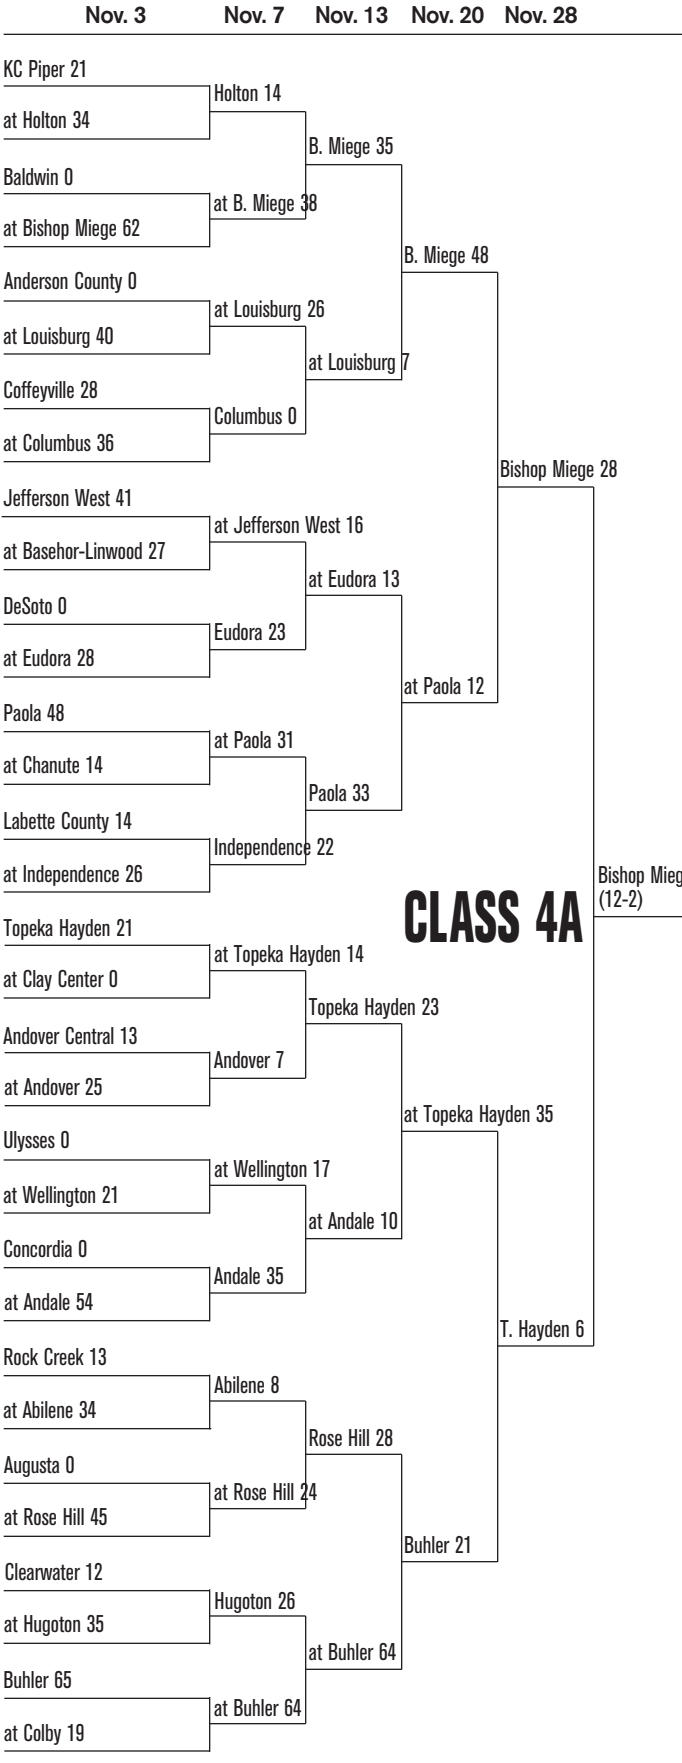

HIGH SCHOOL FOOTBALL PLAYOFFS

GAME TIMES

All non-championship games will be played at 7 p.m. unless noted.

SUBSEQUENT ROUNDS

Hosts for games in all subsequent rounds (until the championship aren't decided by records or seeding, but by which team has hosted the fewer of pre-season games this season. So if Team A won at home in the first round and Team C won on the road, Team C would host a second-round game between the two.

If the teams have hosted the same number of games, geography decides the host:

6A: Highest seed, then farther west school in quarterfinal, east in semifinal
5A: Highest seed, then farther east school in quarterfinal, west in semifinal
4A: Farther east in second round and semifinal, west in quarterfinal
3A: Farther west in second round and semifinal, east in quarterfinal
2-1A: Farther east in second round and semifinal, west in quarterfinal
8-Man I: Farther west school in quarterfinal, east in semifinal
8-Man II: Farther east school in quarterfinal, west in semifinal

CHAMPIONSHIP SITES

6A: Yager Stadium, Topeka, 1 p.m., Nov. 28
5A: Welch Stadium, Emporia, 1 p.m., Nov. 28
4A: Salina District Stadium, 1 p.m., Nov. 28
3A: Gowans Stadium, Hutchinson, 1 p.m., Nov. 28
2-1A: Lewis Field, Hays, 1 p.m., Nov. 28
8-Man I: Fischer Field, Newton, 11 a.m., Nov. 21
8-Man II: Fischer Field, Newton, 2:45 p.m., Nov. 21