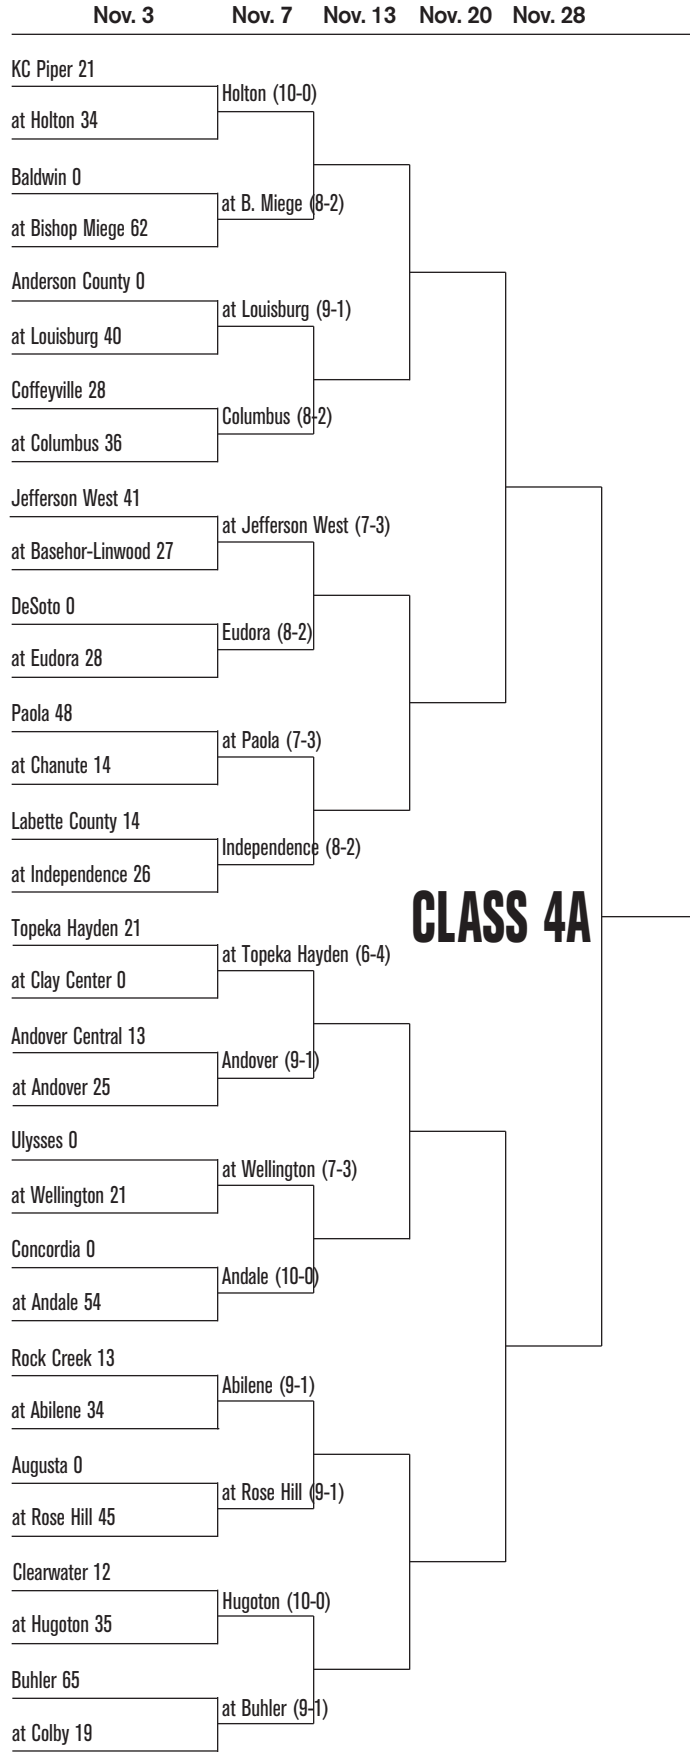

HIGH SCHOOL FOOTBALL PLAYOFFS

GAME TIMES
All non-championship games will be played at 7 p.m. unless noted.

SUBSEQUENT ROUNDS
Hosts for games in all subsequent rounds (until the championship aren't decided by records or seeding, but by which team has hosted the fewer of preseason games this season. So if Team A won at home in the first round and Team C won on the road, Team C would host a second-round game between the two.
If the teams have hosted the same number of games, geography decides the host:
6A: Farther west school in quarterfinal, east in semifinal
5A: Farther east school in quarterfinal, west in semifinal
4A: Farther east in second round and semifinal, west in quarterfinal
3A: Farther west in second round and semifinal, east in quarterfinal
2-1A: Farther east in second round and semifinal, west in quarterfinal
8-Man I: Farther west school in quarterfinal, east in semifinal
8-Man II: Farther east school in quarterfinal, west in semifinal

CHAMPIONSHIP SITES
6A: Yager Stadium, Topeka, 1 p.m., Nov. 28
5A: Welch Stadium, Emporia, 1 p.m., Nov. 28
4A: Salina District Stadium, 1 p.m., Nov. 28
3A: Gowans Stadium, Hutchinson, 1 p.m., Nov. 28
2-1A: Lewis Field, Hays, 1 p.m., Nov. 28
8-Man I: Fischer Field, Newton, 11 a.m., Nov. 21
8-Man II: Fischer Field, Newton, 2:45 p.m., Nov. 21