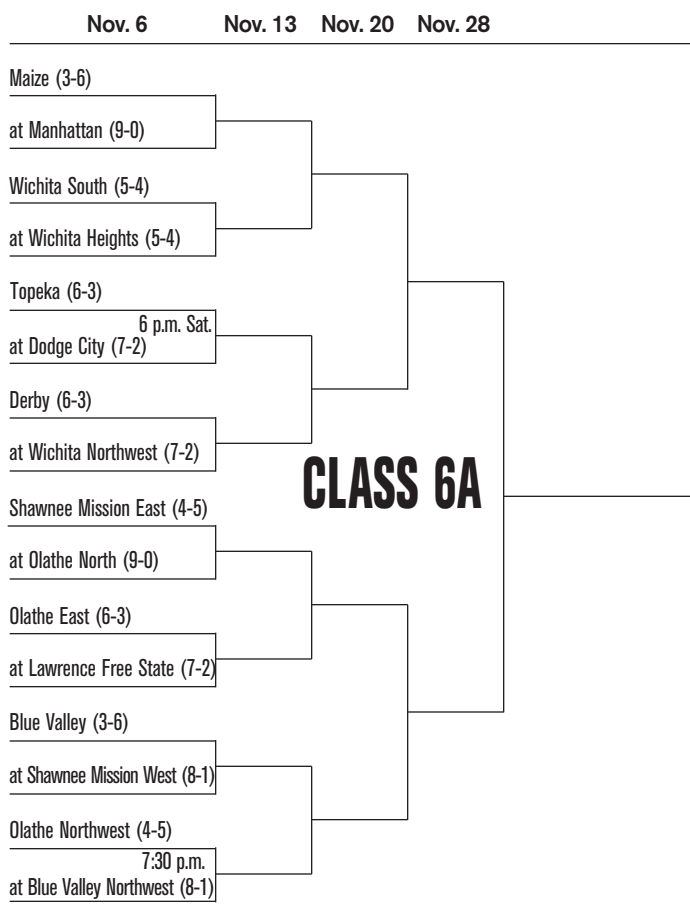

HIGH SCHOOL FOOTBALL PLAYOFFS

GAME TIMES
All non-championship games will be played at 7 p.m. unless noted.

SUBSEQUENT ROUNDS
Hosts for games in all subsequent rounds (until the championship aren't decided by records or seeding, but by which team has hosted the fewer of preseason games this season. So if Team A won at home in the first round and Team C won on the road, Team C would host a second-round game between the two.
If the teams have hosted the same number of games, geography decides the host:
6A: Farther west school in quarterfinal, east in semifinal
5A: Farther east school in quarterfinal, west in semifinal
4A: Farther east in second round and semifinal, west in quarterfinal
3A: Farther west in second round and semifinal, east in quarterfinal
2-1A: Farther east in second round and semifinal, west in quarterfinal
8-Man I: Farther west school in quarterfinal, east in semifinal
8-Man II: Farther east school in quarterfinal, west in semifinal

CHAMPIONSHIP SITES
6A: Yager Stadium, Topeka, 1 p.m., Nov. 28
5A: Welch Stadium, Emporia, 1 p.m., Nov. 28
4A: Salina District Stadium, 1 p.m., Nov. 28
3A: Gowans Stadium, Hutchinson, 1 p.m., Nov. 28
2-1A: Lewis Field, Hays, 1 p.m., Nov. 28
8-Man I: Fischer Field, Newton, 11 a.m., Nov. 21
8-Man II: Fischer Field, Newton, 2:45 p.m., Nov. 21