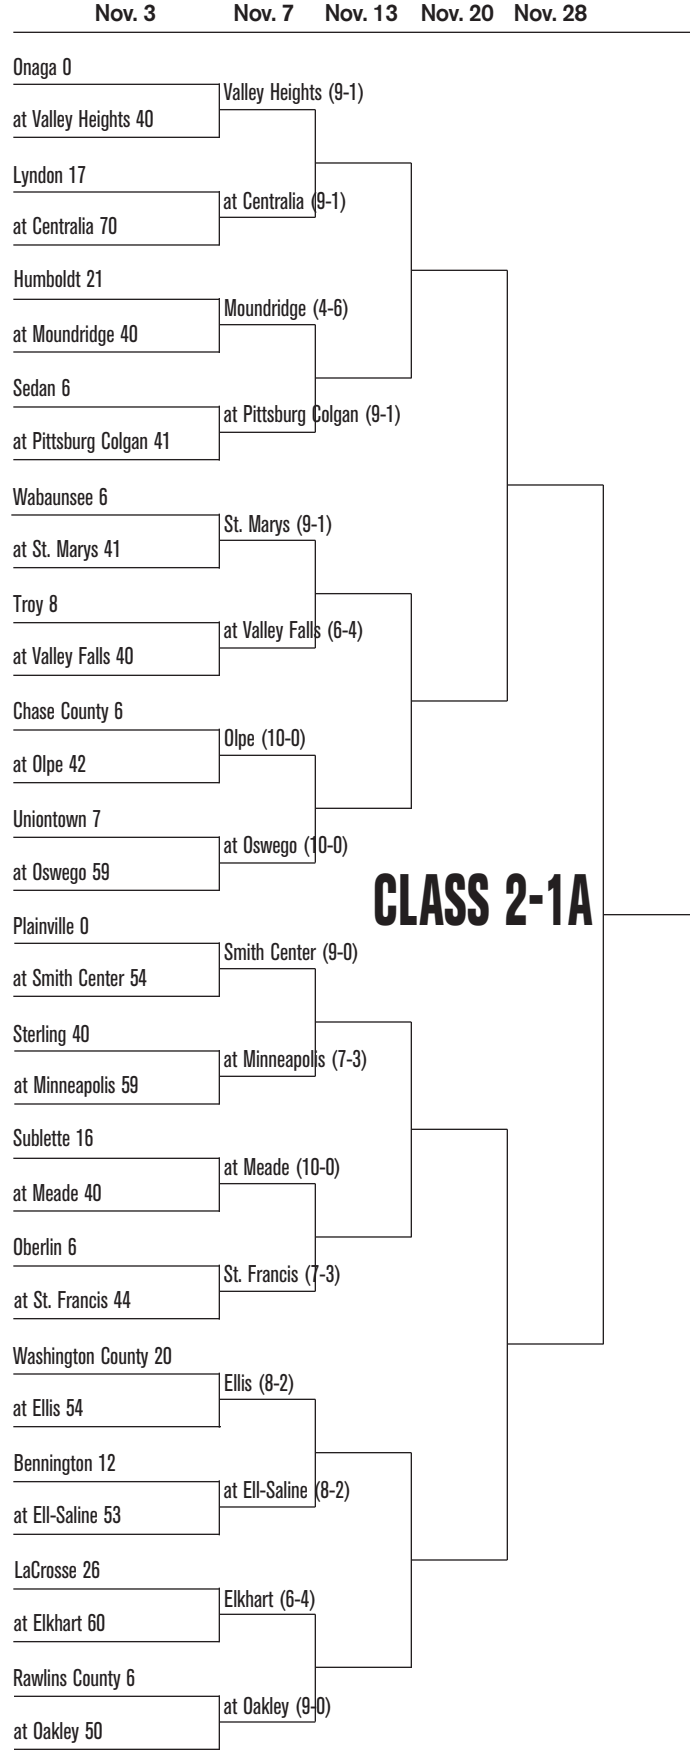

HIGH SCHOOL FOOTBALL PLAYOFFS

GAME TIMES
All non-championship games will be played at 7 p.m. unless noted.

SUBSEQUENT ROUNDS
Hosts for games in all subsequent rounds (until the championship aren't decided by records or seeding, but by which team has hosted the fewer of preseason games this season. So if Team A won at home in the first round and Team C won on the road, Team C would host a second-round game between the two.
If the teams have hosted the same number of games, geography decides the host:
6A: Farther west school in quarterfinal, east in semifinal
5A: Farther east school in quarterfinal, west in semifinal
4A: Farther east in second round and semifinal, west in quarterfinal
3A: Farther west in second round and semifinal, east in quarterfinal
2-1A: Farther east in second round and semifinal, west in quarterfinal
8-Man I: Farther west school in quarterfinal, east in semifinal
8-Man II: Farther east school in quarterfinal, west in semifinal

CHAMPIONSHIP SITES
6A: Yager Stadium, Topeka, 1 p.m., Nov. 28
5A: Welch Stadium, Emporia, 1 p.m., Nov. 28
4A: Salina District Stadium, 1 p.m., Nov. 28
3A: Gowans Stadium, Hutchinson, 1 p.m., Nov. 28
2-1A: Lewis Field, Hays, 1 p.m., Nov. 28
8-Man I: Fischer Field, Newton, 11 a.m., Nov. 21
8-Man II: Fischer Field, Newton, 2:45 p.m., Nov. 21