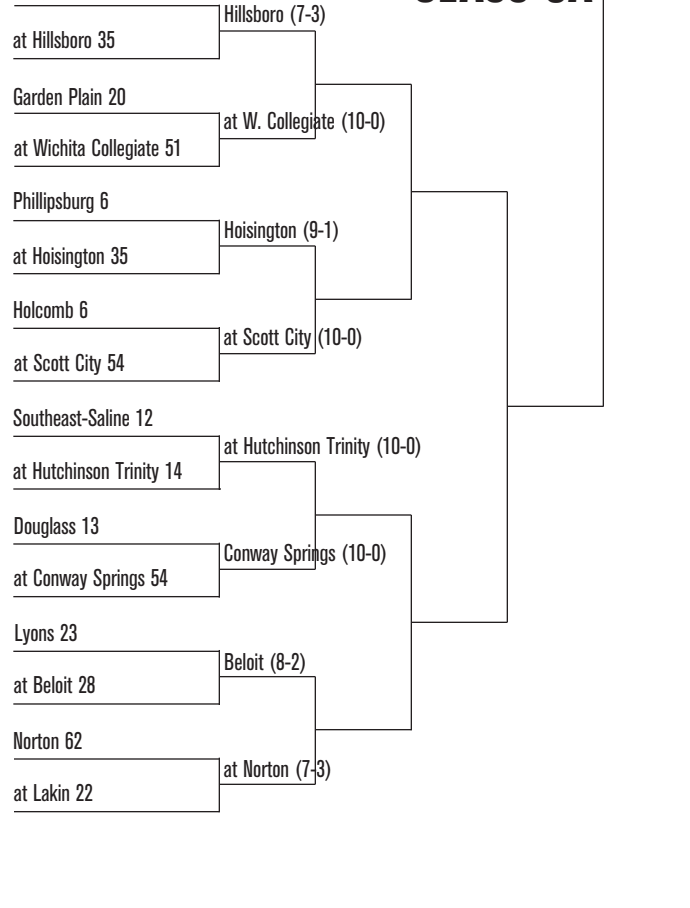

HIGH SCHOOL FOOTBALL PLAYOFFS

GAME TIMES
All non-championship games will be played at 7 p.m. unless noted.

SUBSEQUENT ROUNDS
Hosts for games in all subsequent rounds (until the championship aren't decided by records or seeding, but by which team has hosted the fewer of preseason games this season. So if Team A won at home in the first round and Team C won on the road, Team C would host a second-round game between the two.
If the teams have hosted the same number of games, geography decides the host:
6A: Farther west school in quarterfinal, east in semifinal
5A: Farther east school in quarterfinal, west in semifinal
4A: Farther east in second round and semifinal, west in quarterfinal
3A: Farther west in second round and semifinal, east in quarterfinal
2-1A: Farther east in second round and semifinal, west in quarterfinal
8-Man I: Farther west school in quarterfinal, east in semifinal
8-Man II: Farther east school in quarterfinal, west in semifinal

CHAMPIONSHIP SITES
6A: Yager Stadium, Topeka, 1 p.m., Nov. 28
5A: Welch Stadium, Emporia, 1 p.m., Nov. 28
4A: Salina District Stadium, 1 p.m., Nov. 28
3A: Gowans Stadium, Hutchinson, 1 p.m., Nov. 28
2-1A: Lewis Field, Hays, 1 p.m., Nov. 28
8-Man I: Fischer Field, Newton, 11 a.m., Nov. 21
8-Man II: Fischer Field, Newton, 2:45 p.m., Nov. 21