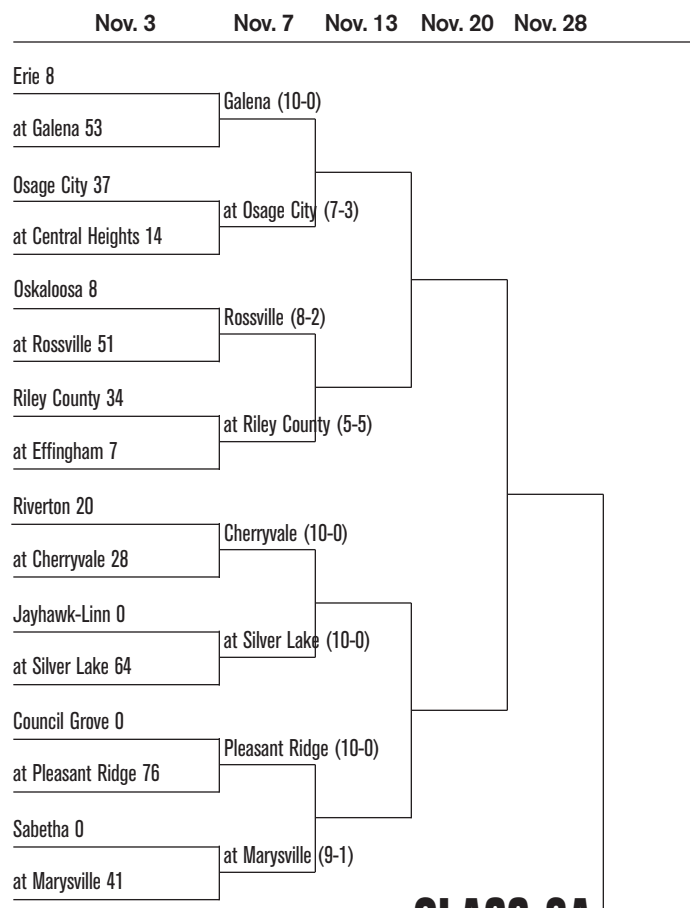

HIGH SCHOOL FOOTBALL PLAYOFFS

GAME TIMES
All non-championship games will be played at 7 p.m. unless noted.

SUBSEQUENT ROUNDS
Hosts for games in all subsequent rounds (until the championship aren't decided by records or seeding, but by which team has hosted the fewer of preseason games this season. So if Team A won at home in the first round and Team C won on the road, Team C would host a second-round game between the two.
If the teams have hosted the same number of games, geography decides the host:
6A: Farther west school in quarterfinal, east in semifinal
5A: Farther east school in quarterfinal, west in semifinal
4A: Farther east in second round and semifinal, west in quarterfinal
3A: Farther west in second round and semifinal, east in quarterfinal
2-1A: Farther east in second round and semifinal, west in quarterfinal
8-Man I: Farther west school in quarterfinal, east in semifinal
8-Man II: Farther east school in quarterfinal, west in semifinal

CHAMPIONSHIP SITES
6A: Yager Stadium, Topeka, 1 p.m., Nov. 28
5A: Welch Stadium, Emporia, 1 p.m., Nov. 28
4A: Salina District Stadium, 1 p.m., Nov. 28
3A: Gowans Stadium, Hutchinson, 1 p.m., Nov. 28
2-1A: Lewis Field, Hays, 1 p.m., Nov. 28
8-Man I: Fischer Field, Newton, 11 a.m., Nov. 21
8-Man II: Fischer Field, Newton, 2:45 p.m., Nov. 21