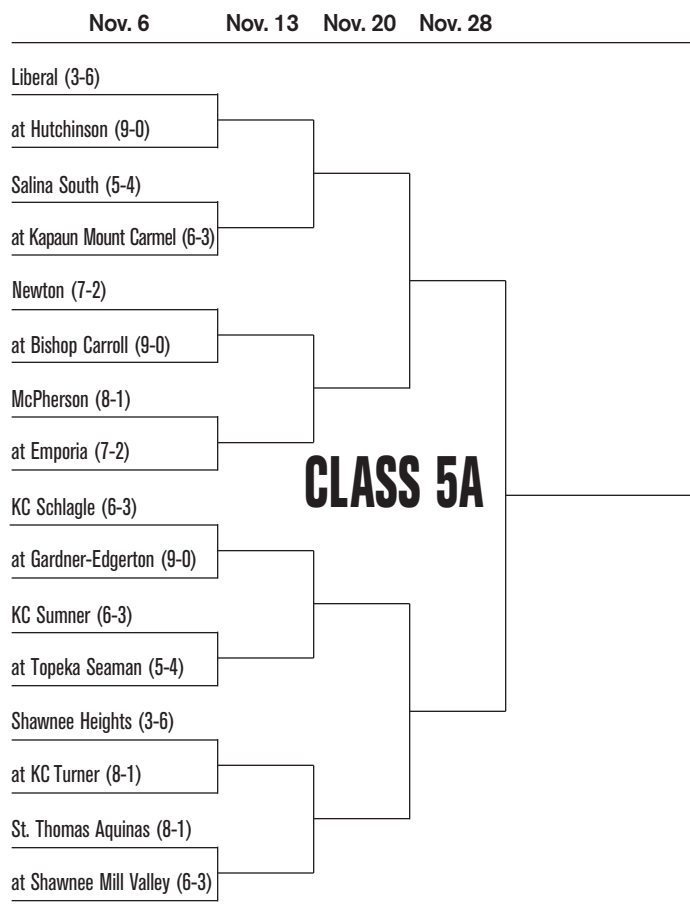

HIGH SCHOOL FOOTBALL PLAYOFFS

GAME TIMES
All non-championship games will be played at 7 p.m. unless noted.

SUBSEQUENT ROUNDS
Hosts for games in all subsequent rounds (until the championship aren't decided by records or seeding, but by which team has hosted the fewer of preseason games this season. So if Team A won at home in the first round and Team C won on the road, Team C would host a second-round game between the two.
If the teams have hosted the same number of games, geography decides the host:
6A: Farther west school in quarterfinal, east in semifinal
5A: Farther east school in quarterfinal, west in semifinal
4A: Farther east in second round and semifinal, west in quarterfinal
3A: Farther west in second round and semifinal, east in quarterfinal
2-1A: Farther east in second round and semifinal, west in quarterfinal
8-Man I: Farther west school in quarterfinal, east in semifinal
8-Man II: Farther east school in quarterfinal, west in semifinal

CHAMPIONSHIP SITES
6A: Yager Stadium, Topeka, 1 p.m., Nov. 28
5A: Welch Stadium, Emporia, 1 p.m., Nov. 28
4A: Salina District Stadium, 1 p.m., Nov. 28
3A: Gowans Stadium, Hutchinson, 1 p.m., Nov. 28
2-1A: Lewis Field, Hays, 1 p.m., Nov. 28
8-Man I: Fischer Field, Newton, 11 a.m., Nov. 21
8-Man II: Fischer Field, Newton, 2:45 p.m., Nov. 21