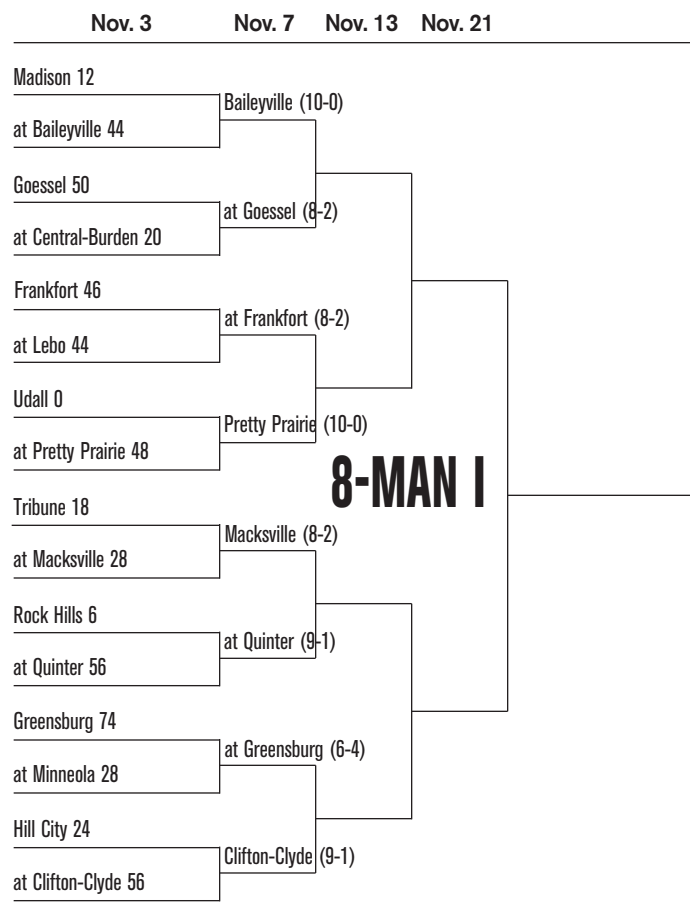

HIGH SCHOOL FOOTBALL PLAYOFFS

GAME TIMES
All non-championship games will be played at 7 p.m. unless noted.

SUBSEQUENT ROUNDS
Hosts for games in all subsequent rounds (until the championship aren't decided by records or seeding, but by which team has hosted the fewer of preseason games this season. So if Team A won at home in the first round and Team C won on the road, Team C would host a second-round game between the two.
If the teams have hosted the same number of games, geography decides the host:
6A: Farther west school in quarterfinal, east in semifinal
5A: Farther east school in quarterfinal, west in semifinal
4A: Farther east in second round and semifinal, west in quarterfinal
3A: Farther west in second round and semifinal, east in quarterfinal
2-1A: Farther east in second round and semifinal, west in quarterfinal
8-Man I: Farther west school in quarterfinal, east in semifinal
8-Man II: Farther east school in quarterfinal, west in semifinal

CHAMPIONSHIP SITES
6A: Yager Stadium, Topeka, 1 p.m., Nov. 28
5A: Welch Stadium, Emporia, 1 p.m., Nov. 28
4A: Salina District Stadium, 1 p.m., Nov. 28
3A: Gowans Stadium, Hutchinson, 1 p.m., Nov. 28
2-1A: Lewis Field, Hays, 1 p.m., Nov. 28
8-Man I: Fischer Field, Newton, 11 a.m., Nov. 21
8-Man II: Fischer Field, Newton, 2:45 p.m., Nov. 21