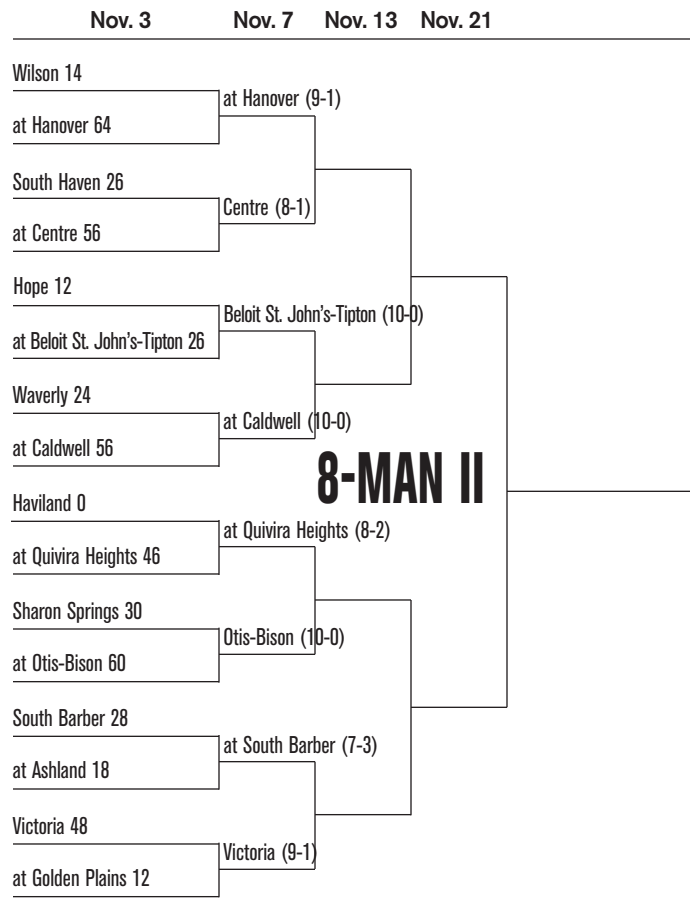

HIGH SCHOOL FOOTBALL PLAYOFFS

GAME TIMES
All non-championship games will be played at 7 p.m. unless noted.

SUBSEQUENT ROUNDS
Hosts for games in all subsequent rounds (until the championship aren't decided by records or seeding, but by which team has hosted the fewer of preseason games this season. So if Team A won at home in the first round and Team C won on the road, Team C would host a second-round game between the two.
If the teams have hosted the same number of games, geography decides the host:
6A: Farther west school in quarterfinal, east in semifinal
5A: Farther east school in quarterfinal, west in semifinal
4A: Farther east in second round and semifinal, west in quarterfinal
3A: Farther west in second round and semifinal, east in quarterfinal
2-1A: Farther east in second round and semifinal, west in quarterfinal
8-Man I: Farther west school in quarterfinal, east in semifinal
8-Man II: Farther east school in quarterfinal, west in semifinal

CHAMPIONSHIP SITES
6A: Yager Stadium, Topeka, 1 p.m., Nov. 28
5A: Welch Stadium, Emporia, 1 p.m., Nov. 28
4A: Salina District Stadium, 1 p.m., Nov. 28
3A: Gowans Stadium, Hutchinson, 1 p.m., Nov. 28
2-1A: Lewis Field, Hays, 1 p.m., Nov. 28
8-Man I: Fischer Field, Newton, 11 a.m., Nov. 21
8-Man II: Fischer Field, Newton, 2:45 p.m., Nov. 21